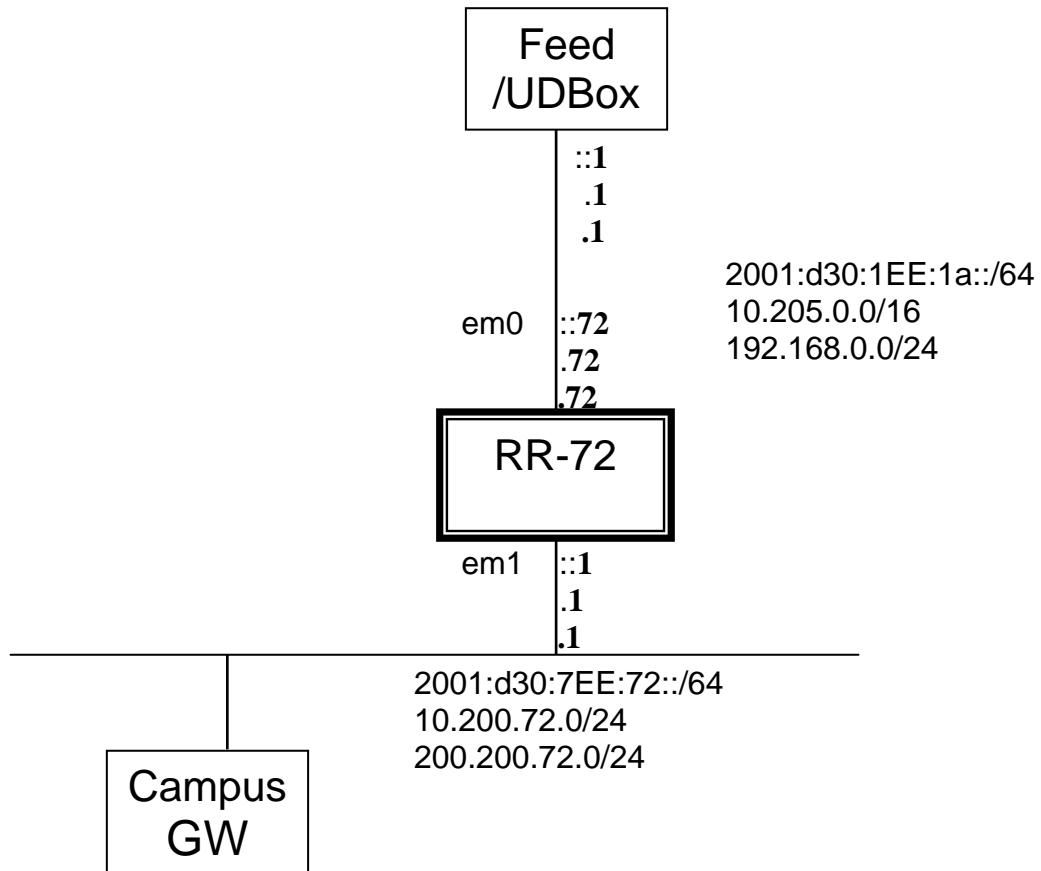

Network Topology for SOI Asia Network Lab (2 April 2008)

Participant ID	72			
Your Machine	RR-72			
Hostname	72-rr.ai3.net			
em0 interface	IPv6 Address	2001:d30:1EE:1a::72	Prefix Len	64
	IPv4 Address	10.205.0.72	Netmask	255.255.0.0
	IPv4 Address Alias0	192.168.0.72	Netmask	255.255.255.0
em1 interface	IPv6 Address	2001:d30:7EE:72::1	Prefix Len	64
	IPv4 Address	10.200.72.1	Netmask	255.255.255.0
	IPv4 Address Alias 0	200.200.72.1	Netmask	255.255.255.0
Campus GW	200.200.72.200			
OSPFv3 router id	10.205.0.72