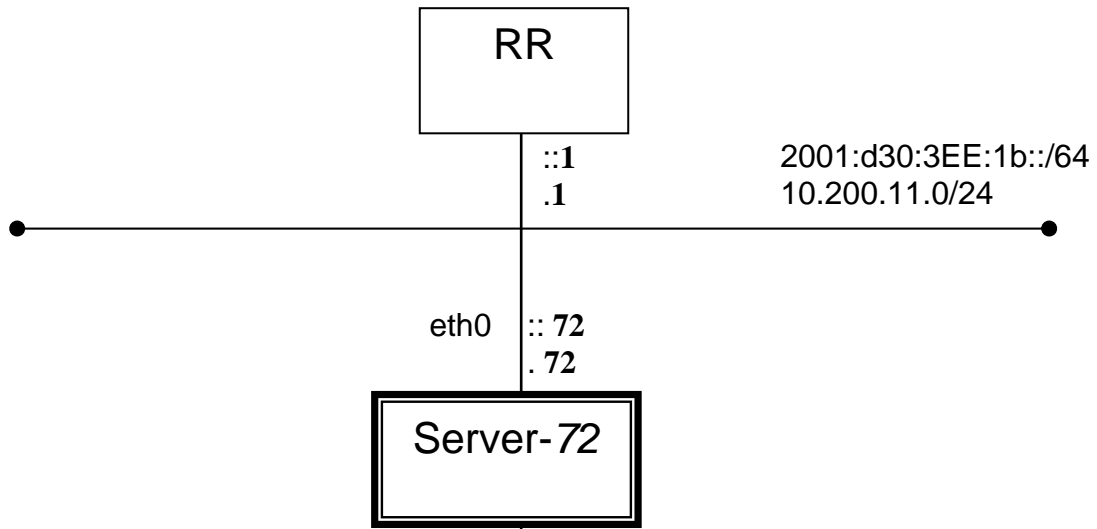

Network Topology for SOI Asia Server Lab (3 April 2008)

Participant ID	72		
Your Machine	Server-72		
Hostname	ow2008-soi-72.ai3.net		
eth0 interface	IPv6 Address	2001:d30:3EE:1b::72	Prefix Len 64
	IPv4 Address	10.200.11.72	Netmask 255.255.255.0
Gateway IPv6(RR_)	2001:d30:3EE:1b::1