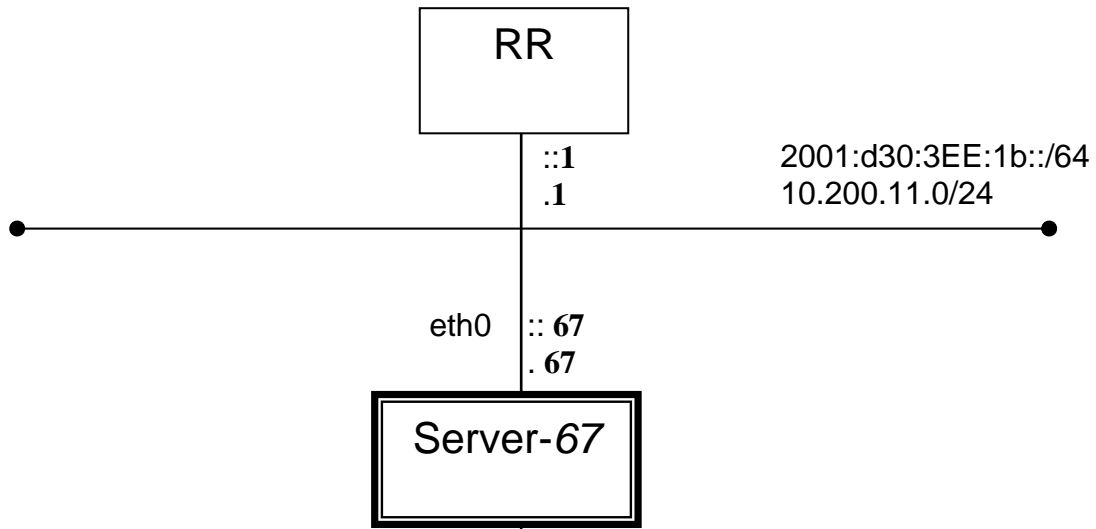

Network Topology for SOI Asia Server Lab (3 April 2008)

Participant ID	67		
Your Machine	Server-67		
Hostname	ow2008-soi-67.ai3.net		
eth0 interface	IPv6 Address	2001:d30:3EE:1b::67	Prefix Len 64
	IPv4 Address	10.200.11.67	Netmask 255.255.255.0
Gateway IPv6(RR_)	2001:d30:3EE:1b::1