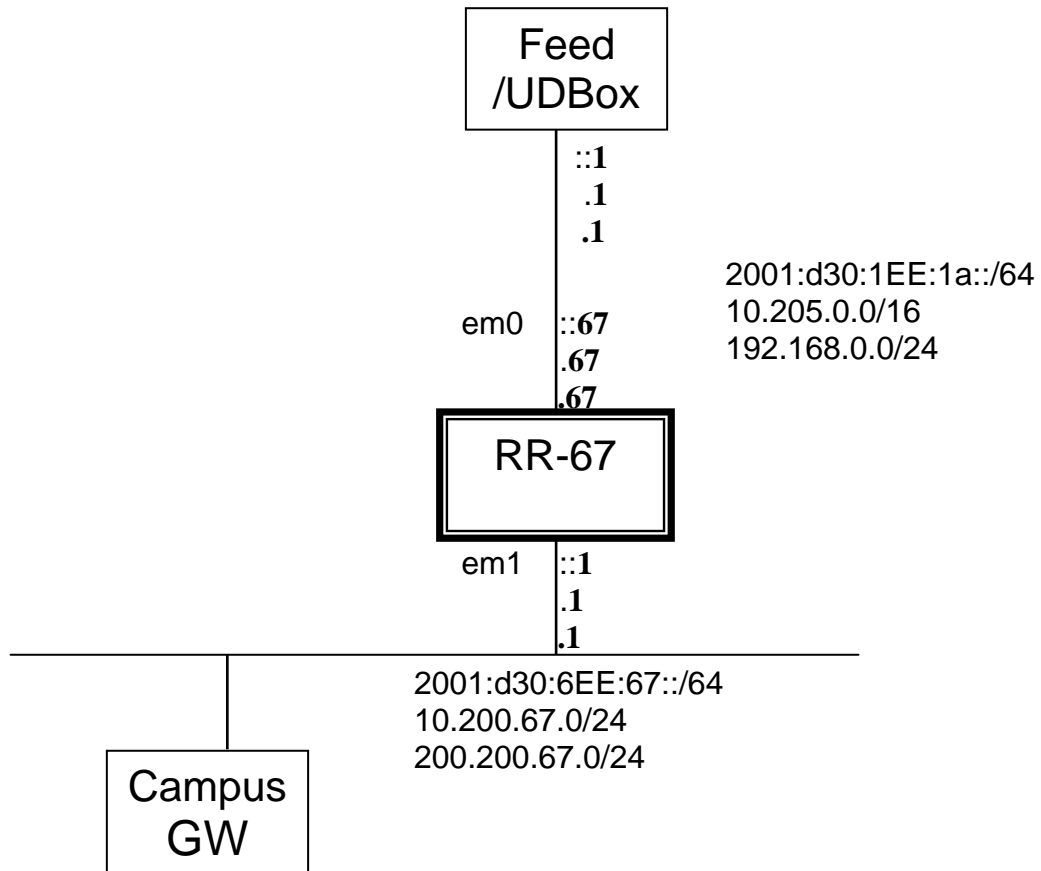

Network Topology for SOI Asia Network Lab (2 April 2008)

Participant ID	67			
Your Machine	RR-67			
Hostname	67-rr.ai3.net			
em0 interface	IPv6 Address	2001:d30:1EE:1a::67	Prefix Len	64
	IPv4 Address	10.205.0.67	Netmask	255.255.0.0
	IPv4 Address Alias0	192.168.0.67	Netmask	255.255.255.0
em1 interface	IPv6 Address	2001:d30:6EE:67::1	Prefix Len	64
	IPv4 Address	10.200.67.1	Netmask	255.255.255.0
	IPv4 Address Alias 0	200.200.67.1	Netmask	255.255.255.0
Campus GW	200.200.67.200			
OSPFv3 router id	10.205.0.67