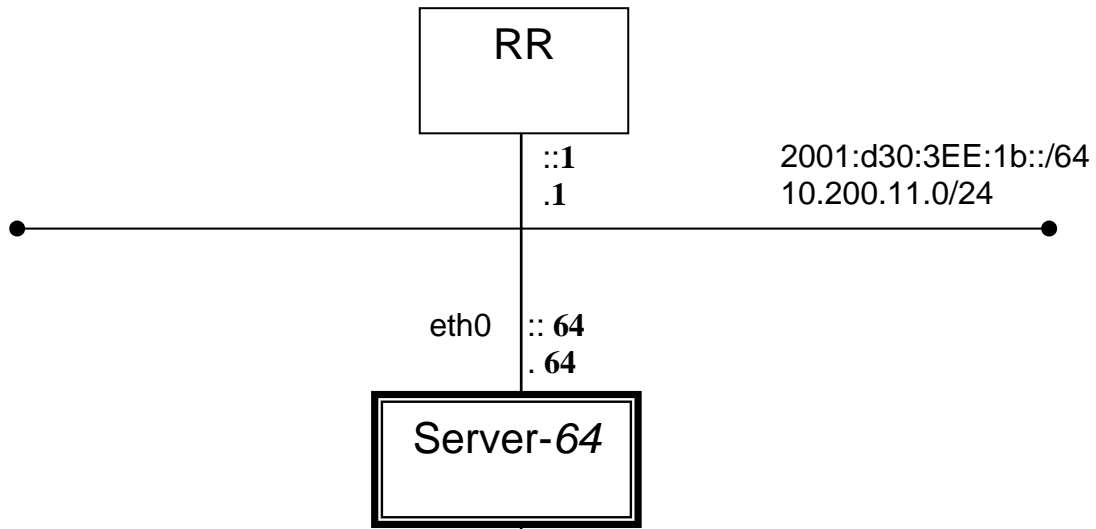

Network Topology for SOI Asia Server Lab (3 April 2008)

Participant ID	64		
Your Machine	Server-64		
Hostname	ow2008-soi-64.ai3.net		
eth0 interface	IPv6 Address	2001:d30:3EE:1b::64	Prefix Len 64
	IPv4 Address	10.200.11.64	Netmask 255.255.255.0
Gateway IPv6(RR_)	2001:d30:3EE:1b::1