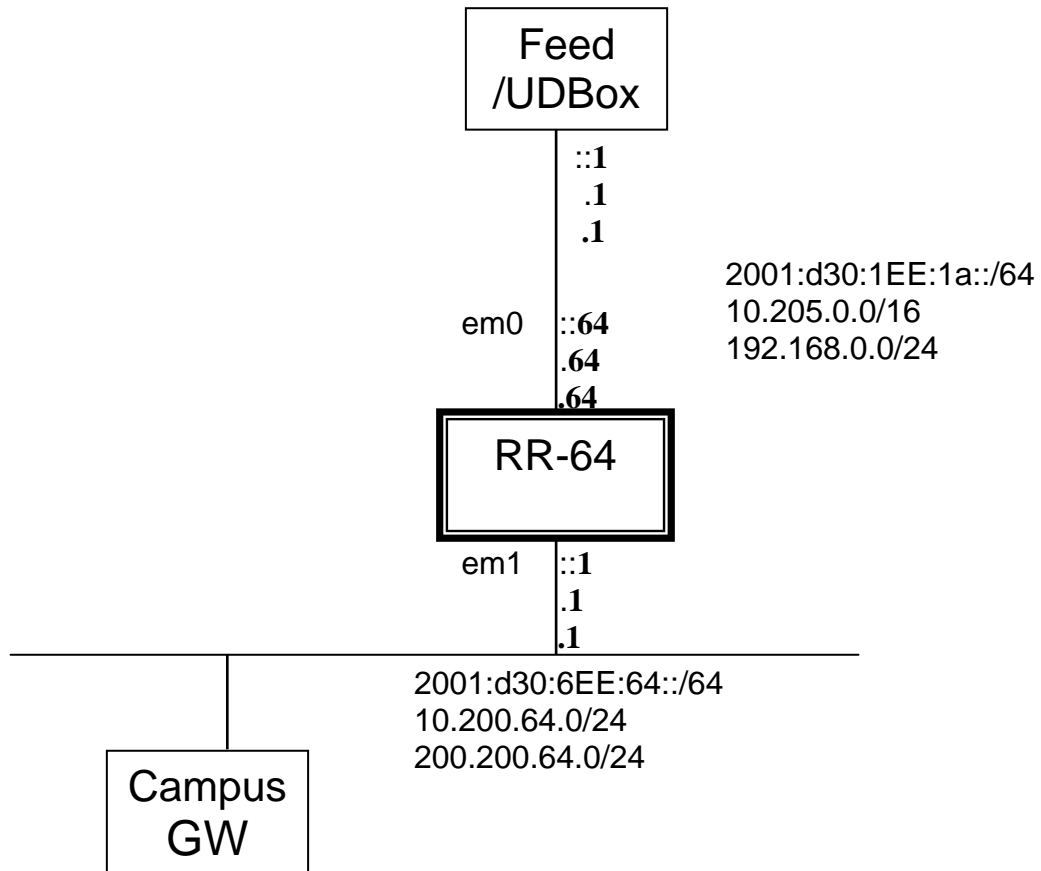

Network Topology for SOI Asia Network Lab (2 April 2008)

Participant ID	64			
Your Machine	RR-64			
Hostname	64-rr.ai3.net			
em0 interface	IPv6 Address	2001:d30:1EE:1a::64	Prefix Len	64
	IPv4 Address	10.205.0.64	Netmask	255.255.0.0
	IPv4 Address Alias0	192.168.0.64	Netmask	255.255.255.0
em1 interface	IPv6 Address	2001:d30:6EE:64::1	Prefix Len	64
	IPv4 Address	10.200.64.1	Netmask	255.255.255.0
	IPv4 Address Alias 0	200.200.64.1	Netmask	255.255.255.0
Campus GW	200.200.64.200			
OSPFv3 router id	10.205.0.64