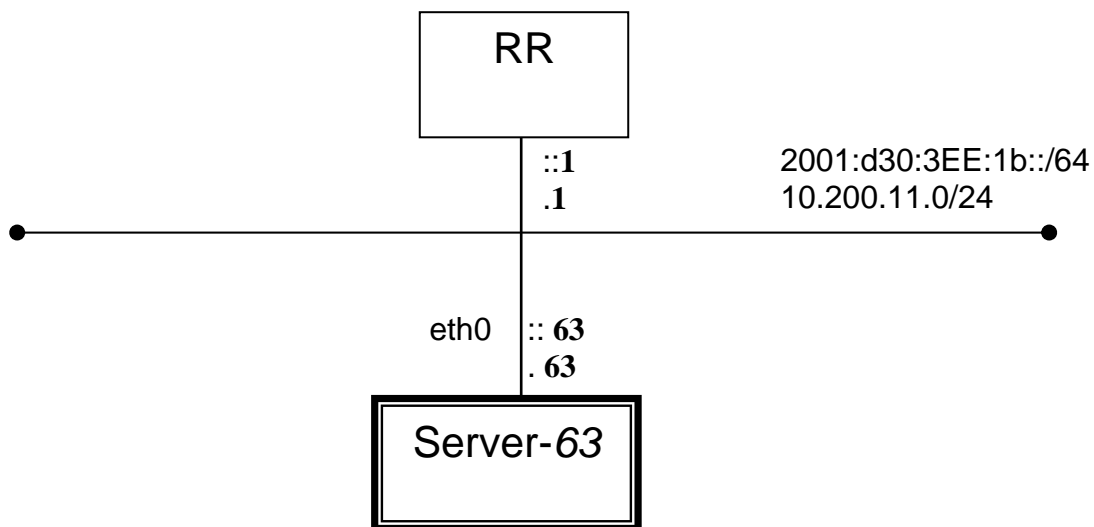

Network Topology for SOI Asia Server Lab (3 April 2008)

Participant ID	63		
Your Machine	Server-63		
Hostname	ow2008-soi-63.ai3.net		
eth0 interface	IPv6 Address	2001:d30:3EE:1b::63	Prefix Len 64
	IPv4 Address	10.200.11.63	Netmask 255.255.255.0
Gateway IPv6(RR_)	2001:d30:3EE:1b::1