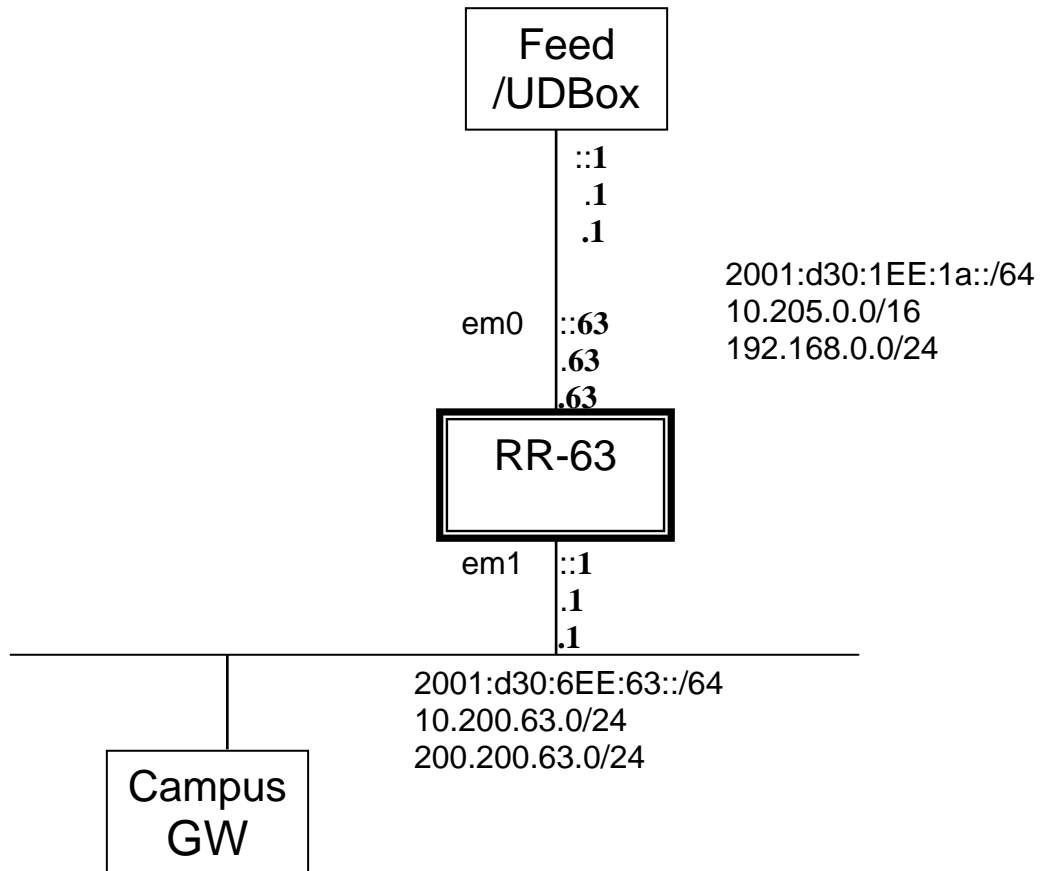

Network Topology for SOI Asia Network Lab (2 April 2008)

Participant ID	63			
Your Machine	RR-63			
Hostname	63-rr.ai3.net			
em0 interface	IPv6 Address	2001:d30:1EE:1a::63	Prefix Len	64
	IPv4 Address	10.205.0.63	Netmask	255.255.0.0
	IPv4 Address Alias0	192.168.0.63	Netmask	255.255.255.0
em1 interface	IPv6 Address	2001:d30:6EE:63::1	Prefix Len	64
	IPv4 Address	10.200.63.1	Netmask	255.255.255.0
	IPv4 Address Alias 0	200.200.63.1	Netmask	255.255.255.0
Campus GW	200.200.63.200			
OSPFv3 router id	10.205.0.63