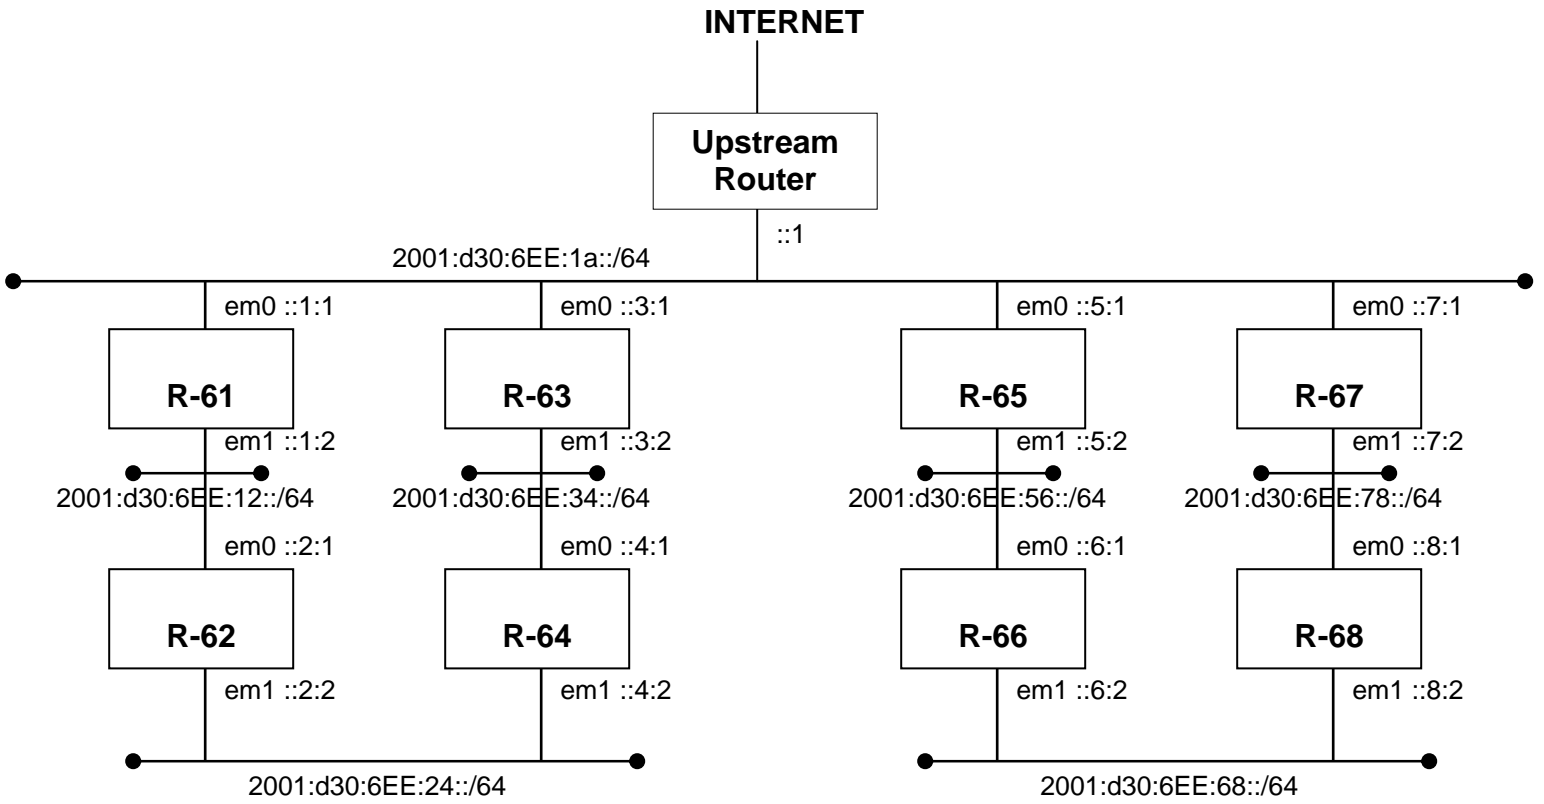

SOI Asia Operator Workshop 2008

Information for lab exercise

| | |
|---|---|
| Participant name | Feisy Diane Kambey/UNSRAT |
| Participant ID | 63 |
| Group Number | 6 |
| STARBED gate Login information | Hostname: starbed-gate.ai3.net IPv6 address: 2001:200:142:0:211:25ff:fe1e:5c33 Username: soi63 Password: S2gf |
| LAB host Login information | Hostname: starbed-63 Username: soi Password : soiasia |
| IRC channel for General discussion | #soi-asia |
| IRC channel for Group discussion | #soi-ws-group6 |
| Workshop URL | http://www.soi.wide.ad.jp/soi-asia/ow/2008-spring/ |
| LivePresenter URL | http://sfc-cpu.ai3.net/~husni/LivePresenter/index.php |
| LiveTTY URL | http://sfc-ws2008.ai3.net/livetty |
| Progress Tracking URL | http://sfc-ws2008.ai3.net/ws2008/ |

Network Topology for IPv6 Internetworking Lab (31 March – 1 April, 2008)

| | | | | |
|-------------------------|---------------------|----------------------|-------------------|----|
| Participant ID | 63 | | | |
| Your Machine | R-63 | | | |
| em0 interface | IPv6 Address | 2001:d30:6EE:1a::3:1 | Prefix Len | 64 |
| em1 interface | IPv6 Address | 2001:d30:6EE:34::3:2 | Prefix Len | 64 |
| OSPFv3 router id | 10.205.0.63 | | | |

Network Topology for SOI Asia Network Lab (2 April 2008)

| | | | | |
|-------------------------|-----------------------------|---------------------|-------------------|---------------|
| Participant ID | 63 | | | |
| Your Machine | RR-63 | | | |
| Hostname | 63-rr.ai3.net | | | |
| em0 interface | IPv6 Address | 2001:d30:1EE:1a::63 | Prefix Len | 64 |
| | IPv4 Address | 10.205.0.63 | Netmask | 255.255.0.0 |
| | IPv4 Address Alias0 | 192.168.0.63 | Netmask | 255.255.255.0 |
| em1 interface | IPv6 Address | 2001:d30:6EE:63::1 | Prefix Len | 64 |
| | IPv4 Address | 10.200.63.1 | Netmask | 255.255.255.0 |
| | IPv4 Address Alias 0 | 200.200.63.1 | Netmask | 255.255.255.0 |
| Campus GW | 200.200.63.200 | | | |
| OSPFv3 router id | 10.205.0.63 | | | |