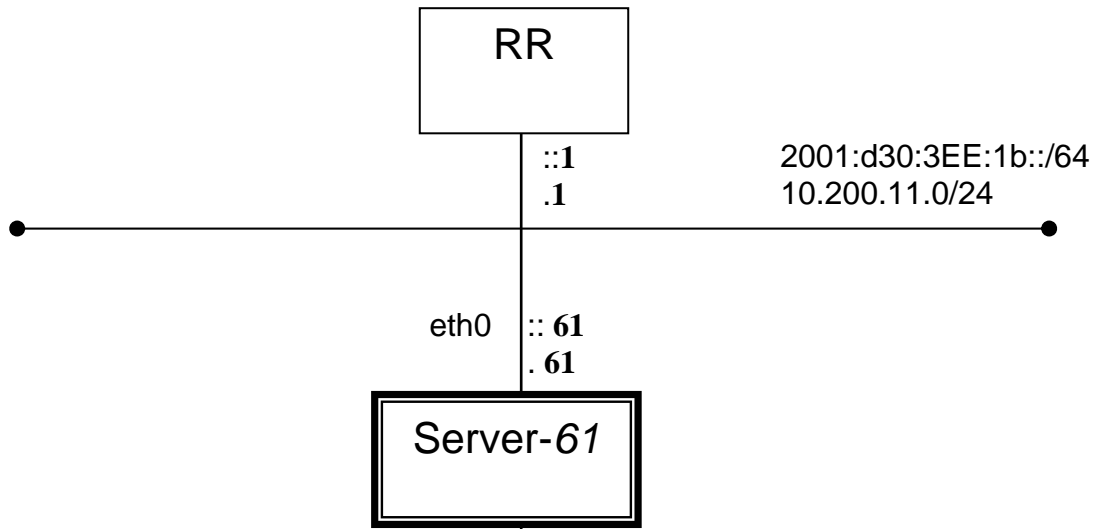

Network Topology for SOI Asia Server Lab (3 April 2008)

Participant ID	61		
Your Machine	Server-61		
Hostname	ow2008-soi-61.ai3.net		
eth0 interface	IPv6 Address	2001:d30:3EE:1b::61	Prefix Len 64
	IPv4 Address	10.200.11.61	Netmask 255.255.255.0
Gateway IPv6(RR_)	2001:d30:3EE:1b::1