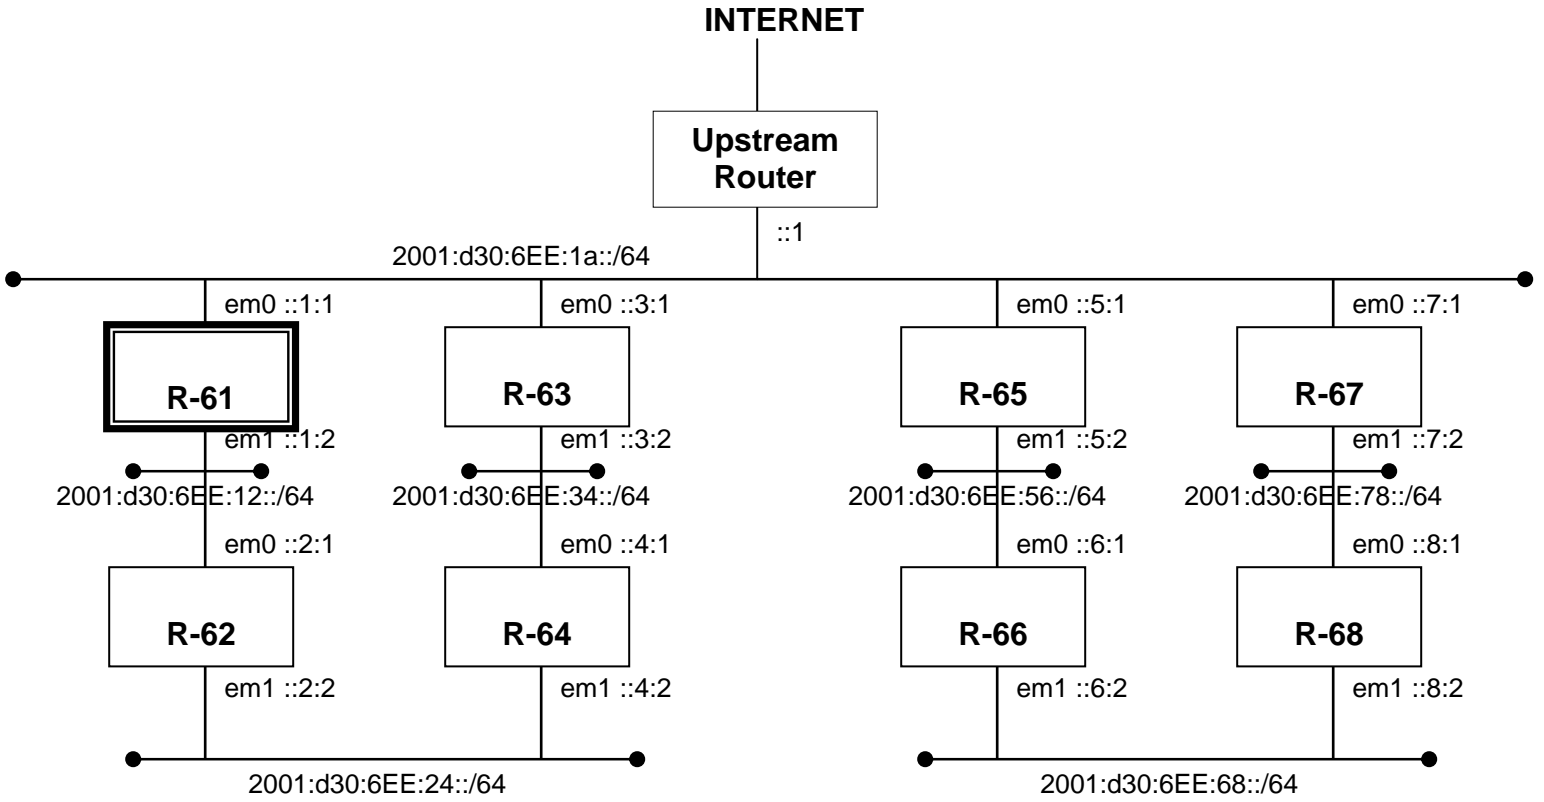

SOI Asia Operator Workshop 2008

Information for lab exercise

Participant name	Brave Sugiarto/UNSRAT
Participant ID	61
Group Number	6
STARBED gate Login information	Hostname: starbed-gate.ai3.net IPv6 address: 2001:200:142:0:211:25ff:fe1e:5c33 Username: soi61 Password: Q8kj
LAB host Login information	Hostname: starbed-61 Username: soi Password : soiasia
IRC channel for General discussion	#soi-asia
IRC channel for Group discussion	#soi-ws-group6
Workshop URL	http://www.soi.wide.ad.jp/soi-asia/ow/2008-spring/
LivePresenter URL	http://sfc-cpu.ai3.net/~husni/LivePresenter/index.php
LiveTTY URL	http://sfc-ws2008.ai3.net/livetty
Progress Tracking URL	http://sfc-ws2008.ai3.net/ws2008/

Network Topology for IPv6 Internetworking Lab (31 March – 1 April, 2008)

Participant ID	61			
Your Machine	R-61			
em0 interface	IPv6 Address	2001:d30:6EE:1a::1:1	Prefix Len	64
em1 interface	IPv6 Address	2001:d30:6EE:12::1:2	Prefix Len	64
OSPFv3 router id	10.205.0.61			

Network Topology for SOI Asia Network Lab (2 April 2008)

Participant ID	61			
Your Machine	RR-61			
Hostname	61-rr.ai3.net			
em0 interface	IPv6 Address	2001:d30:1EE:1a::61	Prefix Len	64
	IPv4 Address	10.205.0.61	Netmask	255.255.0.0
	IPv4 Address Alias0	192.168.0.61	Netmask	255.255.255.0
em1 interface	IPv6 Address	2001:d30:6EE:61::1	Prefix Len	64
	IPv4 Address	10.200.61.1	Netmask	255.255.255.0
	IPv4 Address Alias 0	200.200.61.1	Netmask	255.255.255.0
Campus GW	200.200.61.200			
OSPFv3 router id	10.205.0.61			