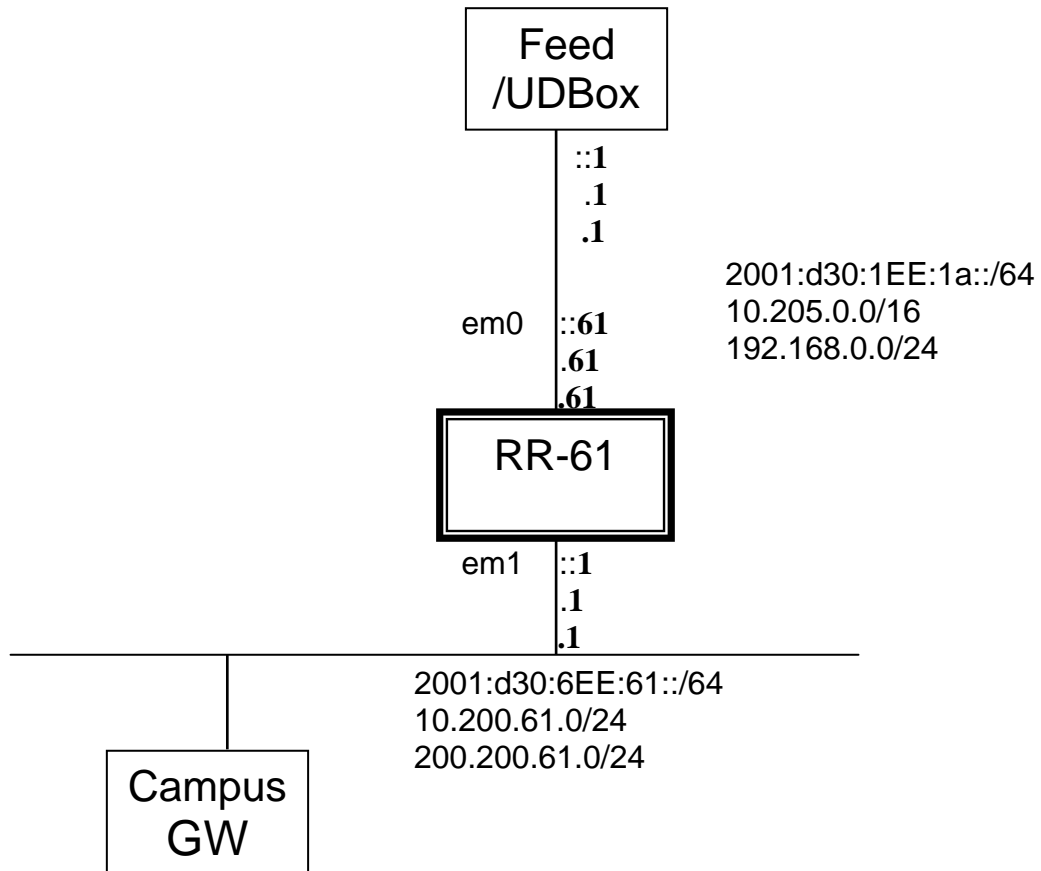

Network Topology for SOI Asia Network Lab (2 April 2008)

Participant ID	61			
Your Machine	RR-61			
Hostname	61-rr.ai3.net			
em0 interface	IPv6 Address	2001:d30:1EE:1a::61	Prefix Len	64
	IPv4 Address	10.205.0.61	Netmask	255.255.0.0
	IPv4 Address Alias0	192.168.0.61	Netmask	255.255.255.0
em1 interface	IPv6 Address	2001:d30:6EE:61::1	Prefix Len	64
	IPv4 Address	10.200.61.1	Netmask	255.255.255.0
	IPv4 Address Alias 0	200.200.61.1	Netmask	255.255.255.0
Campus GW	200.200.61.200			
OSPFv3 router id	10.205.0.61