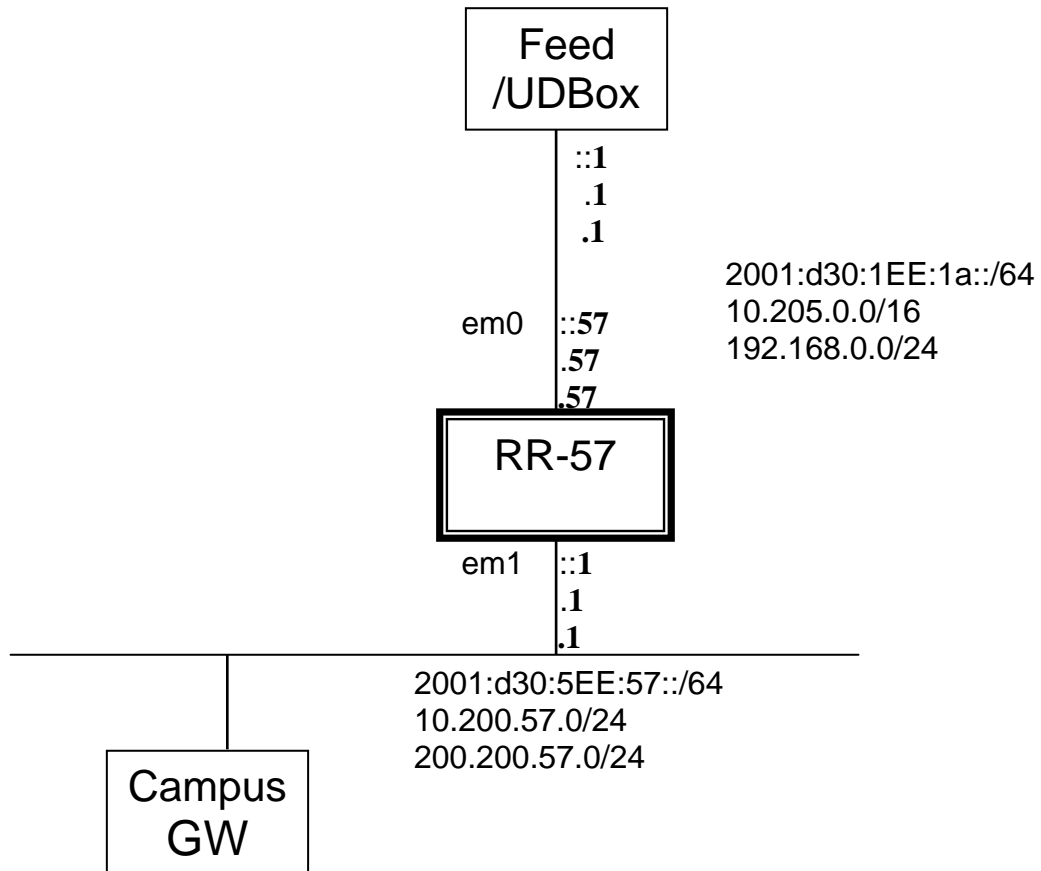

Network Topology for SOI Asia Network Lab (2 April 2008)

Participant ID	57			
Your Machine	RR-57			
Hostname	57-rr.ai3.net			
em0 interface	IPv6 Address	2001:d30:1EE:1a::57	Prefix Len	64
	IPv4 Address	10.205.0.57	Netmask	255.255.0.0
	IPv4 Address Alias0	192.168.0.57	Netmask	255.255.255.0
em1 interface	IPv6 Address	2001:d30:5EE:57::1	Prefix Len	64
	IPv4 Address	10.200.57.1	Netmask	255.255.255.0
	IPv4 Address Alias 0	200.200.57.1	Netmask	255.255.255.0
Campus GW	200.200.57.200			
OSPFv3 router id	10.205.0.57