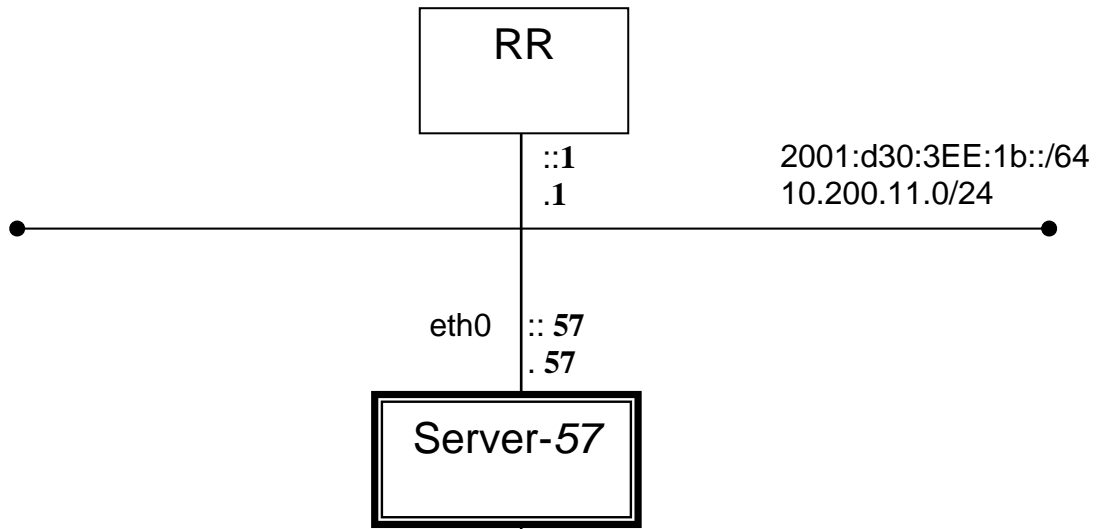

Network Topology for SOI Asia Server Lab (3 April 2008)

Participant ID	57		
Your Machine	Server-57		
Hostname	ow2008-soi-57.ai3.net		
eth0 interface	IPv6 Address	2001:d30:3EE:1b::57	Prefix Len 64
	IPv4 Address	10.200.11.57	Netmask 255.255.255.0
Gateway IPv6(RR_)	2001:d30:3EE:1b::1