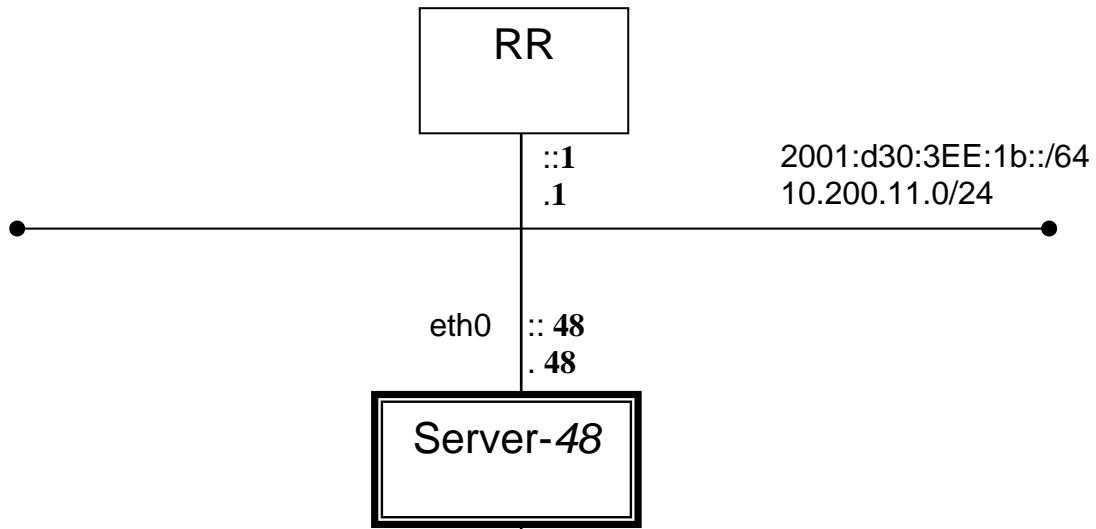

Network Topology for SOI Asia Server Lab (3 April 2008)

Participant ID	48		
Your Machine	Server-48		
Hostname	ow2008-soi-48.ai3.net		
eth0 interface	IPv6 Address	2001:d30:3EE:1b::48	Prefix Len 64
	IPv4 Address	10.200.11.48	Netmask 255.255.255.0
Gateway IPv6(RR_)	2001:d30:3EE:1b::1