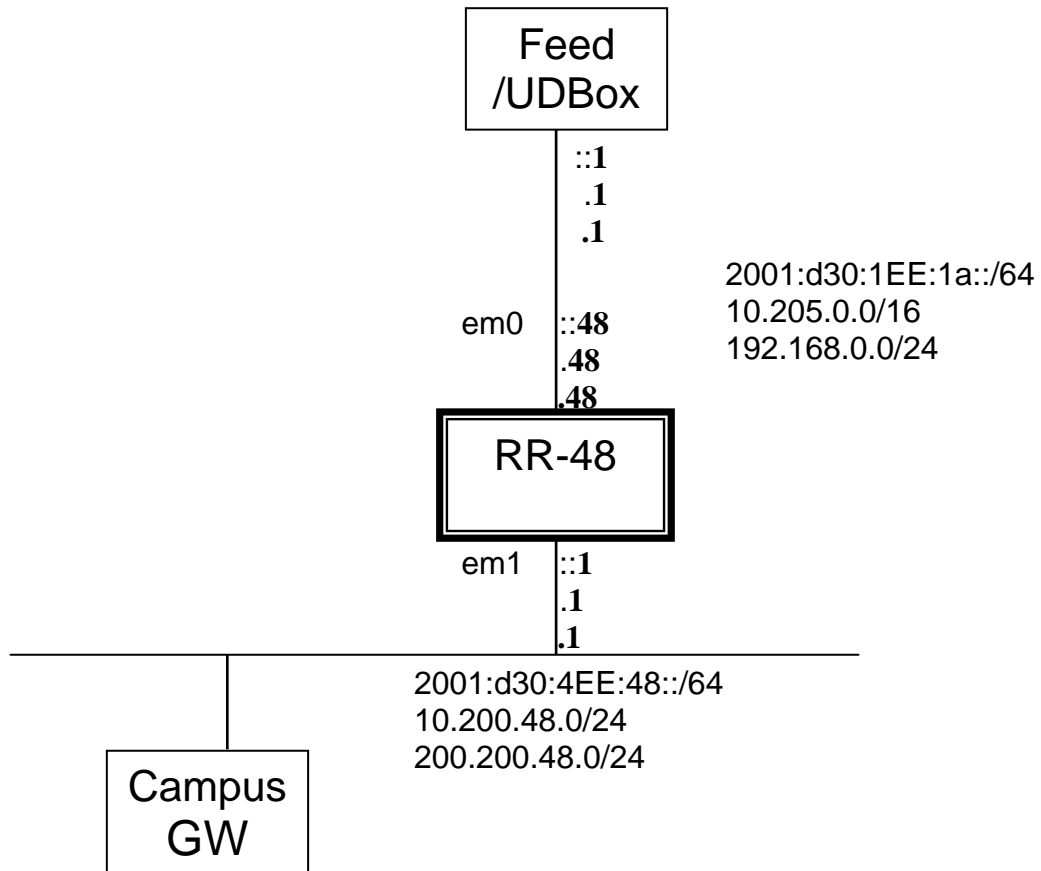

Network Topology for SOI Asia Network Lab (2 April 2008)

Participant ID	48			
Your Machine	RR-48			
Hostname	48-rr.ai3.net			
em0 interface	IPv6 Address	2001:d30:1EE:1a::48	Prefix Len	64
	IPv4 Address	10.205.0.48	Netmask	255.255.0.0
	IPv4 Address Alias0	192.168.0.48	Netmask	255.255.255.0
em1 interface	IPv6 Address	2001:d30:4EE:48::1	Prefix Len	64
	IPv4 Address	10.200.48.1	Netmask	255.255.255.0
	IPv4 Address Alias 0	200.200.48.1	Netmask	255.255.255.0
Campus GW	200.200.48.200			
OSPFv3 router id	10.205.0.48