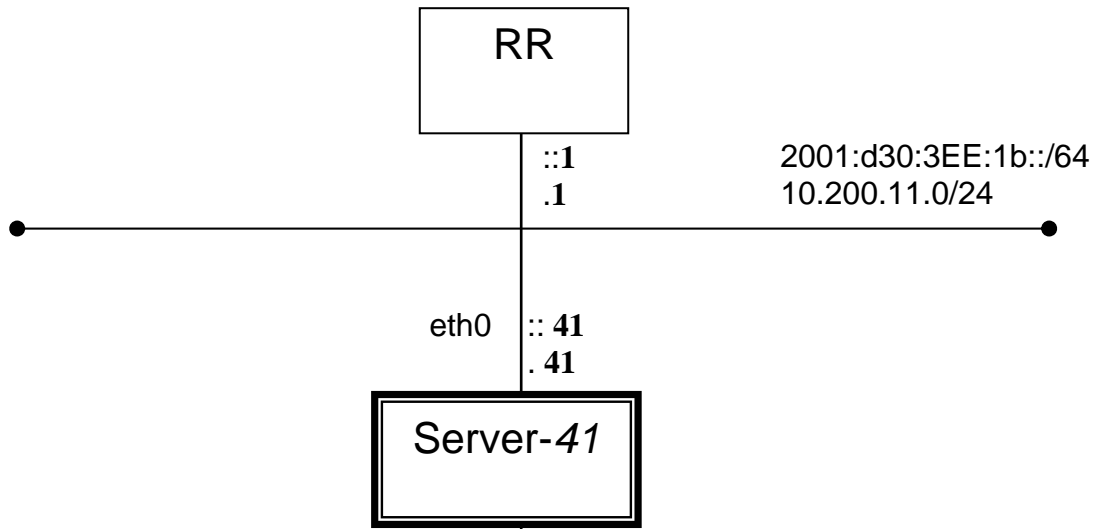

Network Topology for SOI Asia Server Lab (3 April 2008)

Participant ID	41		
Your Machine	Server-41		
Hostname	ow2008-soi-41.ai3.net		
eth0 interface	IPv6 Address	2001:d30:3EE:1b::41	Prefix Len 64
	IPv4 Address	10.200.11.41	Netmask 255.255.255.0
Gateway IPv6(RR_)	2001:d30:3EE:1b::1