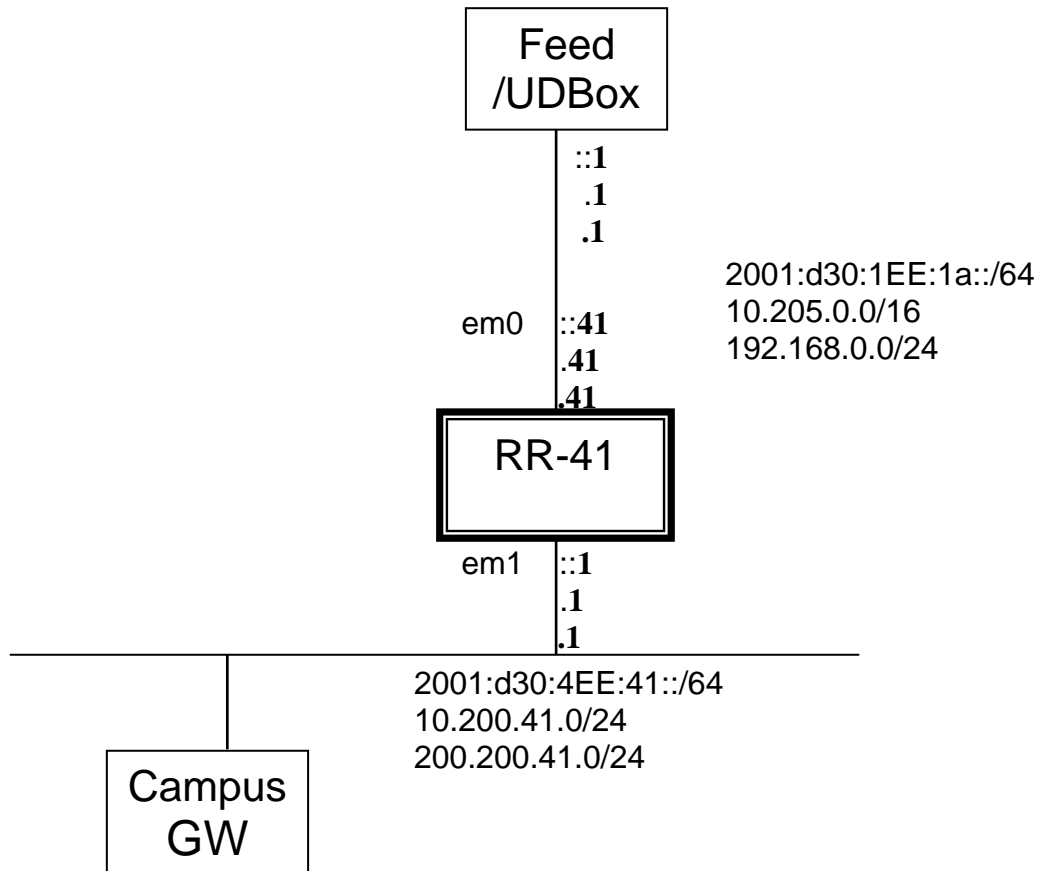

Network Topology for SOI Asia Network Lab (2 April 2008)

Participant ID	41			
Your Machine	RR-41			
Hostname	41-rr.ai3.net			
em0 interface	IPv6 Address	2001:d30:1EE:1a::41	Prefix Len	64
	IPv4 Address	10.205.0.41	Netmask	255.255.0.0
	IPv4 Address Alias0	192.168.0.41	Netmask	255.255.255.0
em1 interface	IPv6 Address	2001:d30:4EE:41::1	Prefix Len	64
	IPv4 Address	10.200.41.1	Netmask	255.255.255.0
	IPv4 Address Alias 0	200.200.41.1	Netmask	255.255.255.0
Campus GW	200.200.41.200			
OSPFv3 router id	10.205.0.41