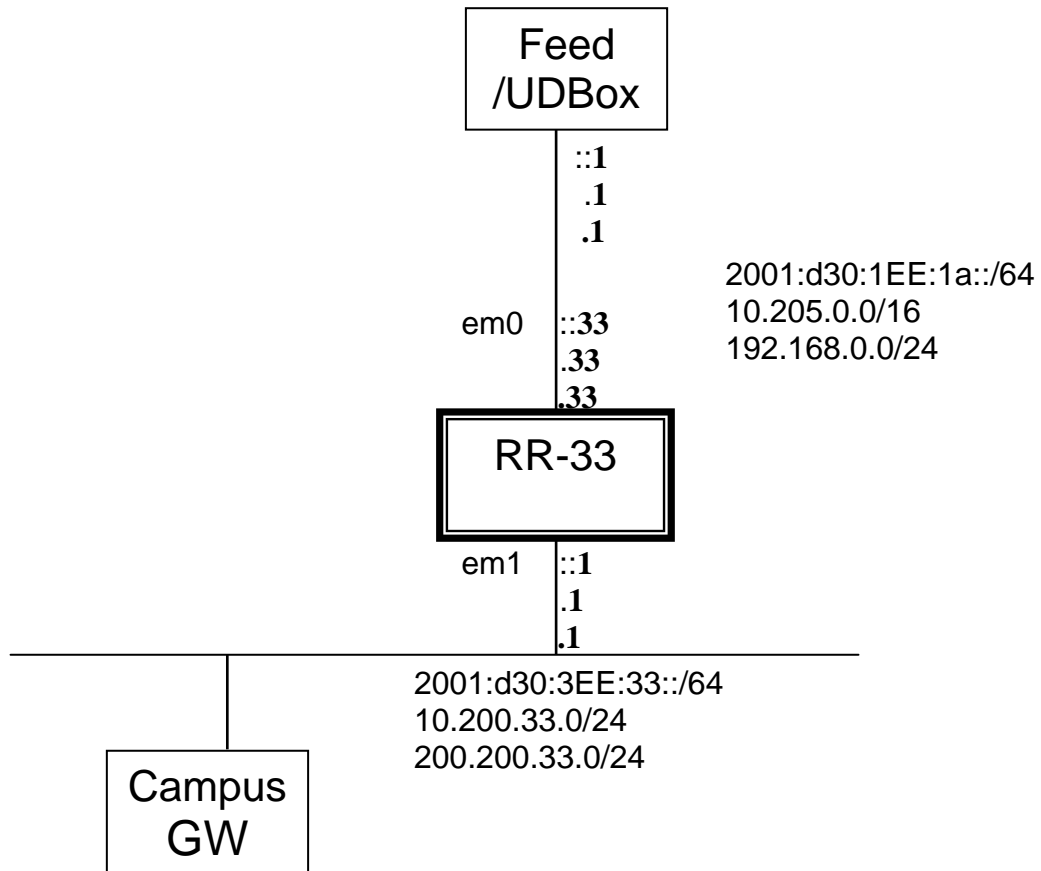

Network Topology for SOI Asia Network Lab (2 April 2008)

Participant ID	33			
Your Machine	RR-33			
Hostname	33-rr.ai3.net			
em0 interface	IPv6 Address	2001:d30:1EE:1a::33	Prefix Len	64
	IPv4 Address	10.205.0.33	Netmask	255.255.0.0
	IPv4 Address Alias0	192.168.0.33	Netmask	255.255.255.0
em1 interface	IPv6 Address	2001:d30:3EE:33::1	Prefix Len	64
	IPv4 Address	10.200.33.1	Netmask	255.255.255.0
	IPv4 Address Alias 0	200.200.33.1	Netmask	255.255.255.0
Campus GW	200.200.33.200			
OSPFv3 router id	10.205.0.33