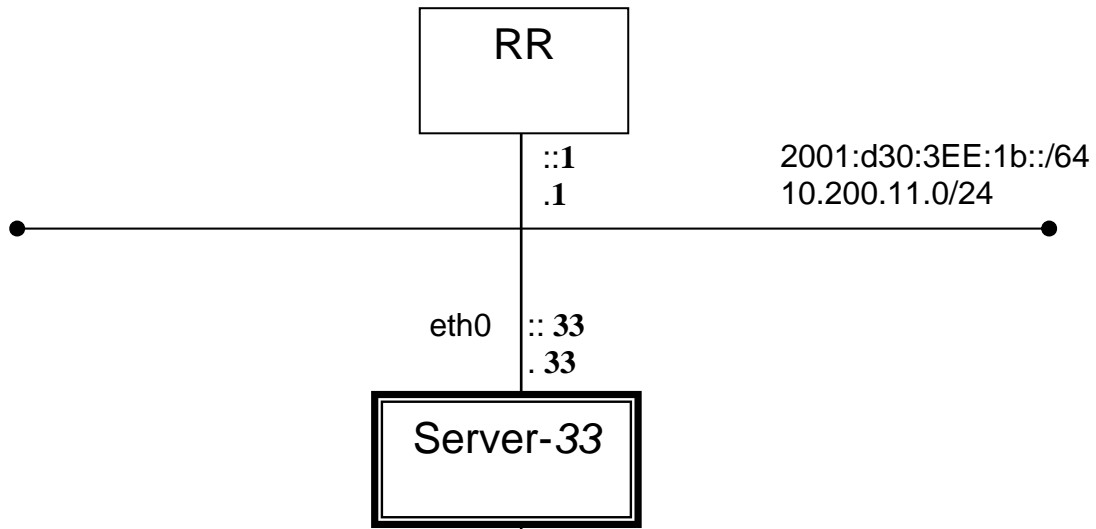

Network Topology for SOI Asia Server Lab (3 April 2008)

Participant ID	33		
Your Machine	Server-33		
Hostname	ow2008-soi-33.ai3.net		
eth0 interface	IPv6 Address	2001:d30:3EE:1b::33	Prefix Len 64
	IPv4 Address	10.200.11.33	Netmask 255.255.255.0
Gateway IPv6(RR_)	2001:d30:3EE:1b::1