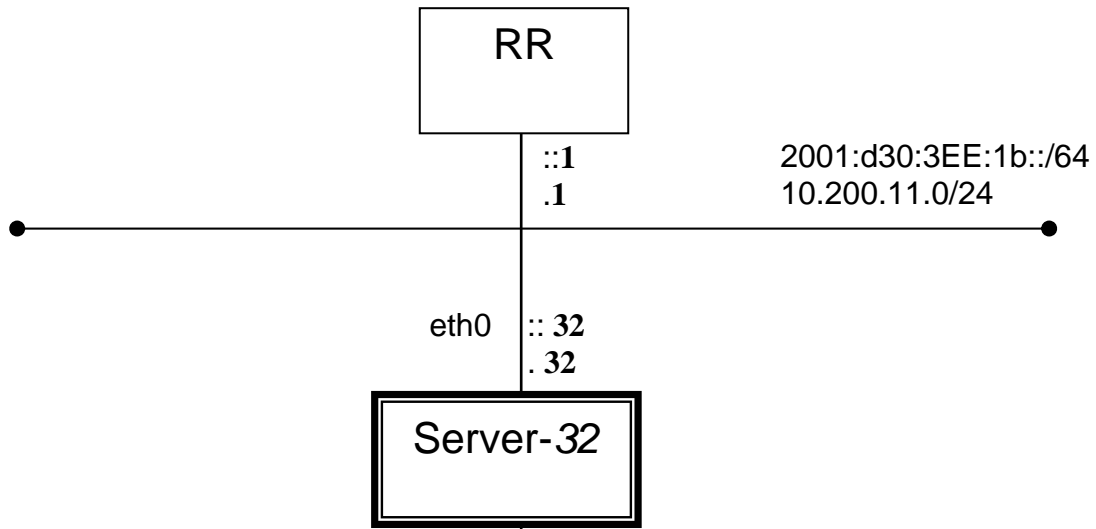

Network Topology for SOI Asia Server Lab (3 April 2008)

Participant ID	32		
Your Machine	Server-32		
Hostname	ow2008-soi-32.ai3.net		
eth0 interface	IPv6 Address	2001:d30:3EE:1b::32	Prefix Len 64
	IPv4 Address	10.200.11.32	Netmask 255.255.255.0
Gateway IPv6(RR_)	2001:d30:3EE:1b::1