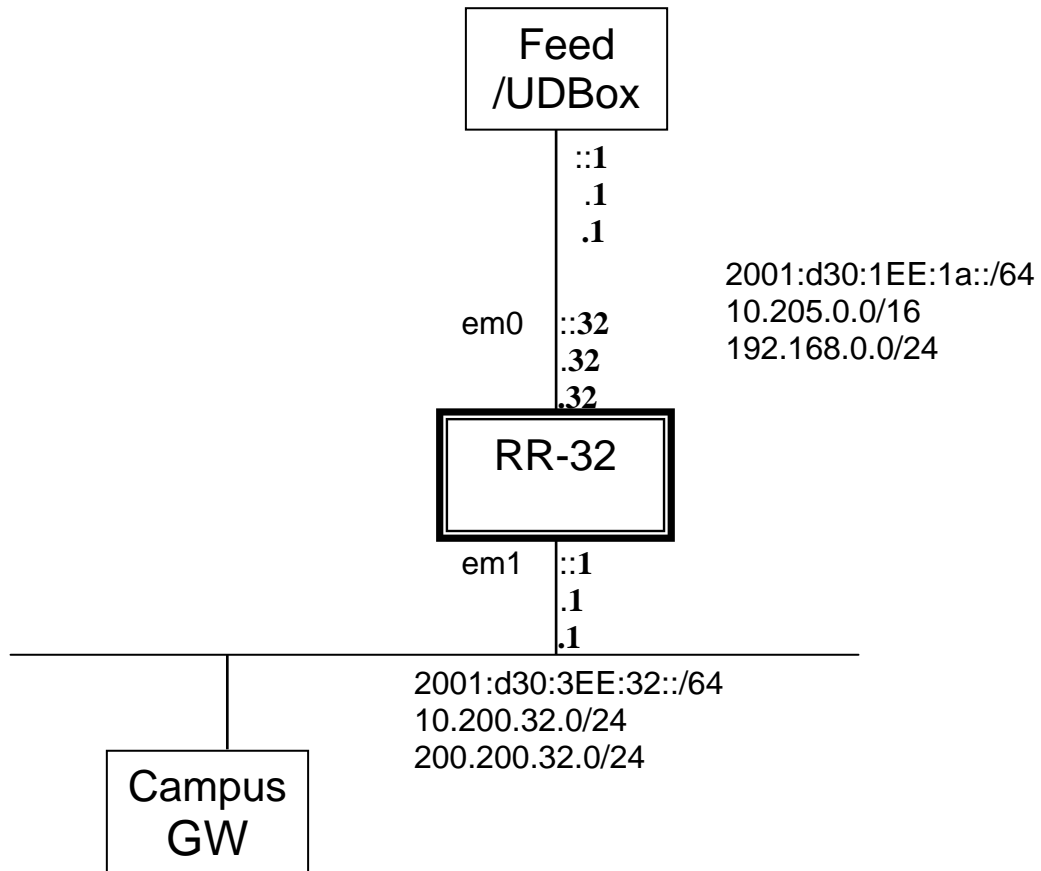

SOI Asia Operator Workshop 2008

Information for lab exercise

Participant name	Rene Mendoza/ASTI
Participant ID	32
Group Number	3
STARBED gate Login information	Hostname: starbed-gate.ai3.net IPv6 address: 2001:200:142:0:211:25ff:fe1e:5c33 Username: soi32 Password: T9yu
LAB host Login information	Hostname: starbed-32 Username: soi Password : soiasia
IRC channel for General discussion	#soi-asia
IRC channel for Group discussion	#soi-ws-group3
Workshop URL	http://www.soi.wide.ad.jp/soi-asia/ow/2008-spring/
LivePresenter URL	http://sfc-cpu.ai3.net/~husni/LivePresenter/index.php
LiveTTY URL	http://sfc-ws2008.ai3.net/livetty
Progress Tracking URL	http://sfc-ws2008.ai3.net/ws2008/

Network Topology for IPv6 Internetworking Lab (31 March – 1 April, 2008)

Participant ID	32			
Your Machine	R-32			
em0 interface	IPv6 Address	2001:d30:3EE:12::2:1	Prefix Len	64
em1 interface	IPv6 Address	2001:d30:3EE:24::2:2	Prefix Len	64
OSPFv3 router id	10.205.0.32			

Network Topology for SOI Asia Network Lab (2 April 2008)

Participant ID	32			
Your Machine	RR-32			
Hostname	32-rr.ai3.net			
em0 interface	IPv6 Address	2001:d30:1EE:1a::32	Prefix Len	64
	IPv4 Address	10.205.0.32	Netmask	255.255.0.0
	IPv4 Address Alias0	192.168.0.32	Netmask	255.255.255.0
em1 interface	IPv6 Address	2001:d30:3EE:32::1	Prefix Len	64
	IPv4 Address	10.200.32.1	Netmask	255.255.255.0
	IPv4 Address Alias 0	200.200.32.1	Netmask	255.255.255.0
Campus GW	200.200.32.200			
OSPFv3 router id	10.205.0.32			