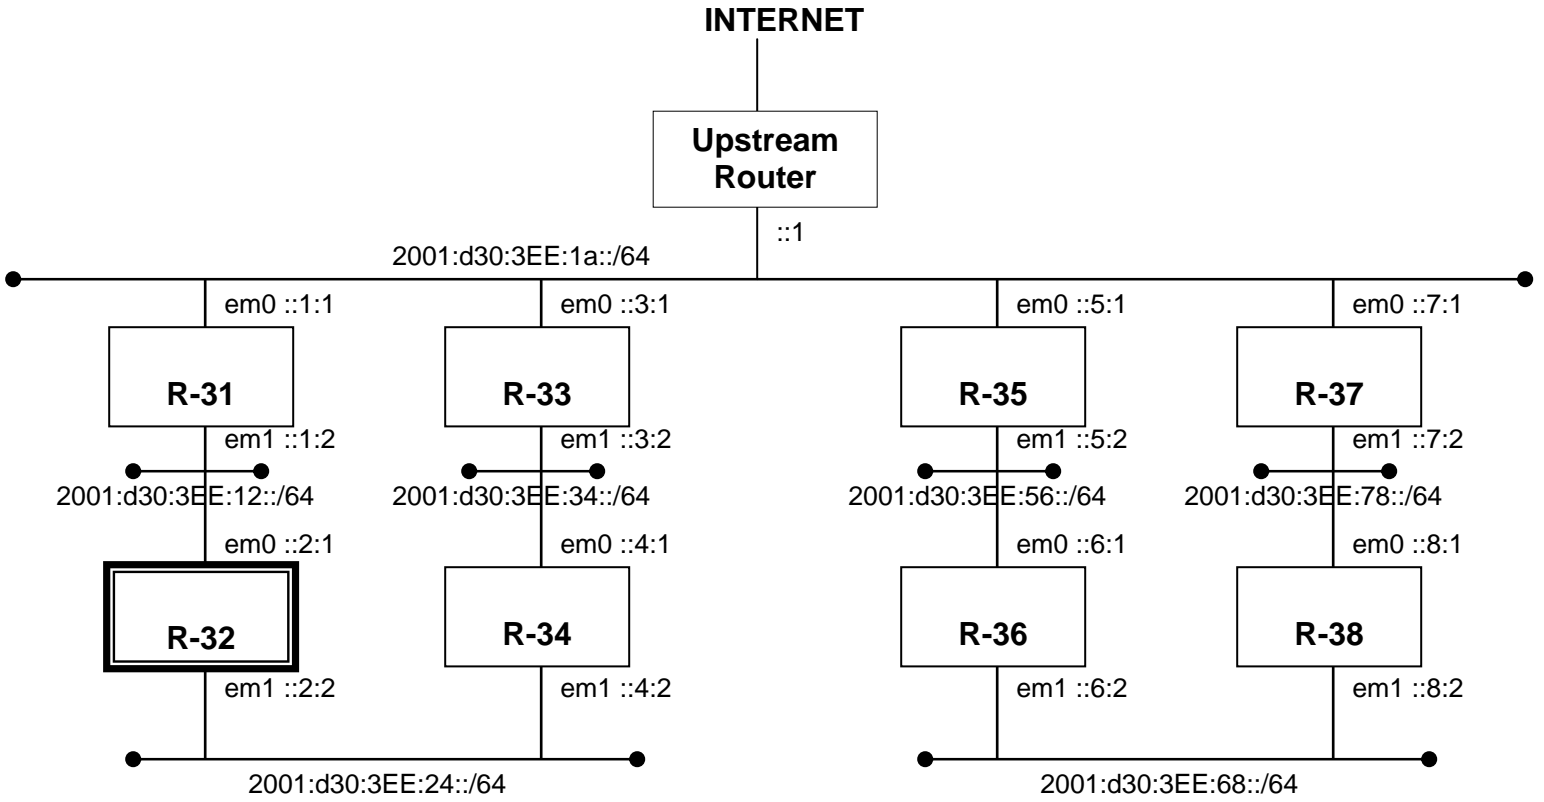

SOI Asia Operator Workshop 2008

Information for lab exercise

Participant name	Rene Mendoza/ASTI
Participant ID	32
Group Number	3
STARBED gate Login information	Hostname: starbed-gate.ai3.net IPv6 address: 2001:200:142:0:211:25ff:fe1e:5c33 Username: soi32 Password: T9yu
LAB host Login information	Hostname: starbed-32 Username: soi Password : soiasia
IRC channel for General discussion	#soi-asia
IRC channel for Group discussion	#soi-ws-group3
Workshop URL	http://www.soi.wide.ad.jp/soi-asia/ow/2008-spring/
LivePresenter URL	http://sfc-cpu.ai3.net/~husni/LivePresenter/index.php
LiveTTY URL	http://sfc-ws2008.ai3.net/livetty
Progress Tracking URL	http://sfc-ws2008.ai3.net/ws2008/

Network Topology for IPv6 Internetworking Lab (31 March – 1 April, 2008)

Participant ID	32			
Your Machine	R-32			
em0 interface	IPv6 Address	2001:d30:3EE:12::2:1	Prefix Len	64
em1 interface	IPv6 Address	2001:d30:3EE:24::2:2	Prefix Len	64
OSPFv3 router id	10.205.0.32			

Network Topology for SOI Asia Network Lab (2 April 2008)

Participant ID	32			
Your Machine	RR-32			
Hostname	32-rr.ai3.net			
em0 interface	IPv6 Address	2001:d30:1EE:1a::32	Prefix Len	64
	IPv4 Address	10.205.0.32	Netmask	255.255.0.0
	IPv4 Address Alias0	192.168.0.32	Netmask	255.255.255.0
em1 interface	IPv6 Address	2001:d30:3EE:32::1	Prefix Len	64
	IPv4 Address	10.200.32.1	Netmask	255.255.255.0
	IPv4 Address Alias 0	200.200.32.1	Netmask	255.255.255.0
Campus GW	200.200.32.200			
OSPFv3 router id	10.205.0.32			