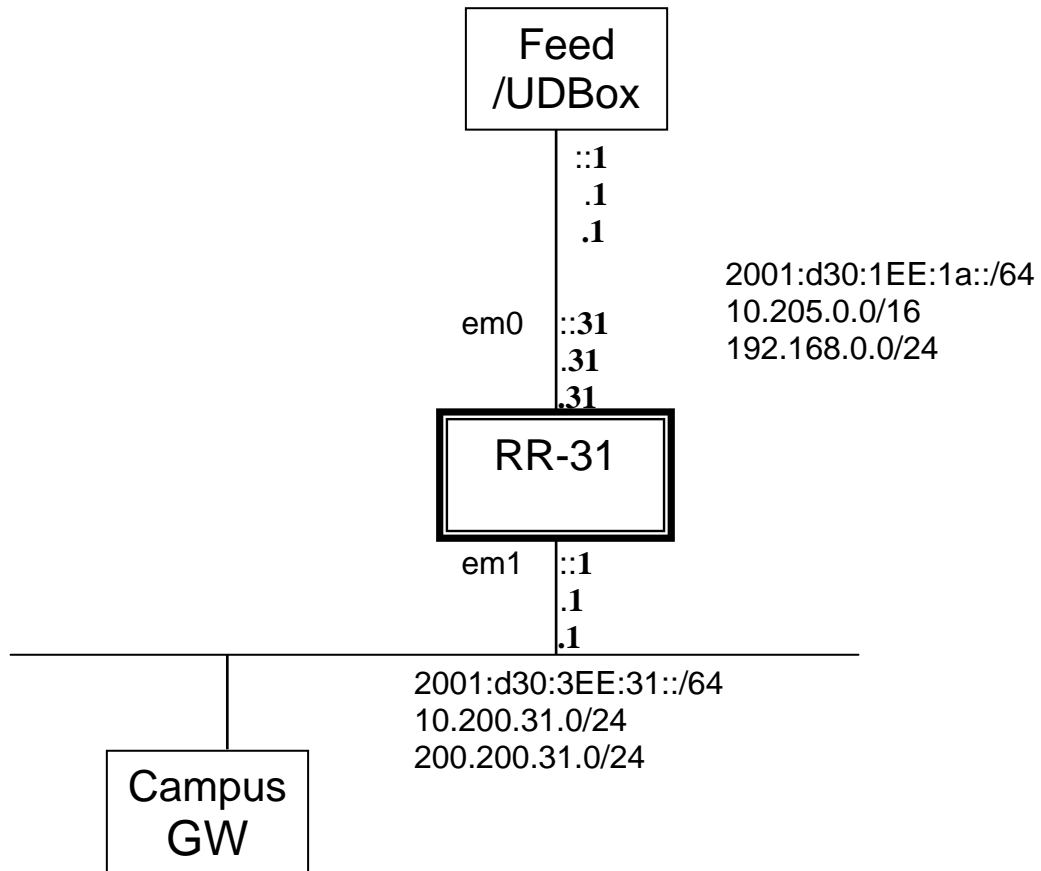

Network Topology for SOI Asia Network Lab (2 April 2008)

Participant ID	31			
Your Machine	RR-31			
Hostname	31-rr.ai3.net			
em0 interface	IPv6 Address	2001:d30:1EE:1a::31	Prefix Len	64
	IPv4 Address	10.205.0.31	Netmask	255.255.0.0
	IPv4 Address Alias0	192.168.0.31	Netmask	255.255.255.0
em1 interface	IPv6 Address	2001:d30:3EE:31::1	Prefix Len	64
	IPv4 Address	10.200.31.1	Netmask	255.255.255.0
	IPv4 Address Alias 0	200.200.31.1	Netmask	255.255.255.0
Campus GW	200.200.31.200			
OSPFv3 router id	10.205.0.31