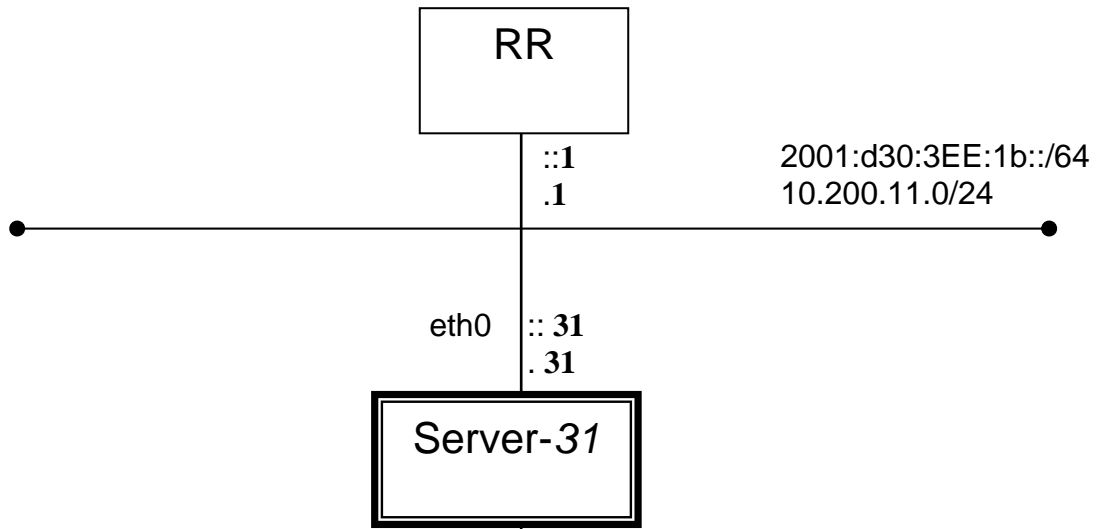

Network Topology for SOI Asia Server Lab (3 April 2008)

Participant ID	31		
Your Machine	Server-31		
Hostname	ow2008-soi-31.ai3.net		
eth0 interface	IPv6 Address	2001:d30:3EE:1b::31	Prefix Len 64
	IPv4 Address	10.200.11.31	Netmask 255.255.255.0
Gateway IPv6(RR_)	2001:d30:3EE:1b::1