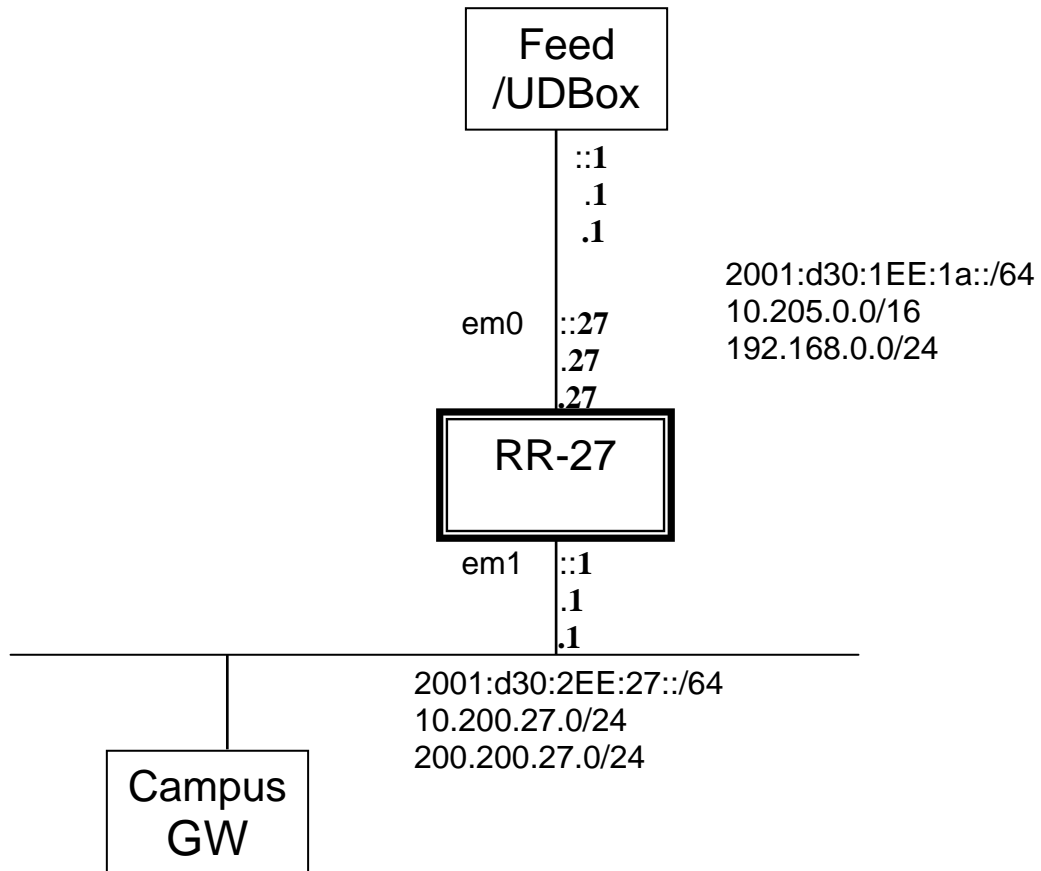

Network Topology for SOI Asia Network Lab (2 April 2008)

Participant ID	27			
Your Machine	RR-27			
Hostname	27-rr.ai3.net			
em0 interface	IPv6 Address	2001:d30:1EE:1a::27	Prefix Len	64
	IPv4 Address	10.205.0.27	Netmask	255.255.0.0
	IPv4 Address Alias0	192.168.0.27	Netmask	255.255.255.0
em1 interface	IPv6 Address	2001:d30:2EE:27::1	Prefix Len	64
	IPv4 Address	10.200.27.1	Netmask	255.255.255.0
	IPv4 Address Alias 0	200.200.27.1	Netmask	255.255.255.0
Campus GW	200.200.27.200			
OSPFv3 router id	10.205.0.27