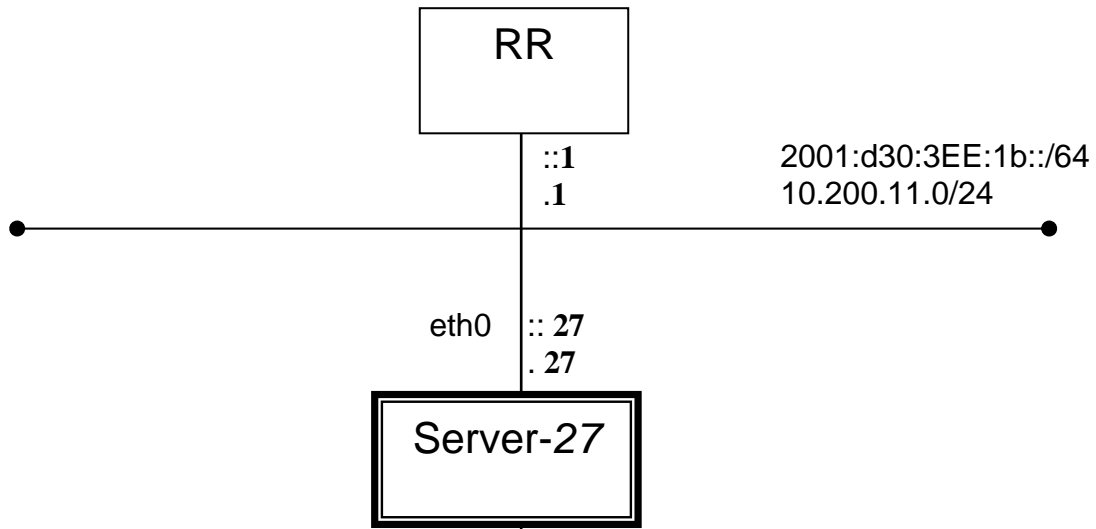

Network Topology for SOI Asia Server Lab (3 April 2008)

Participant ID	27		
Your Machine	Server-27		
Hostname	ow2008-soi-27.ai3.net		
eth0 interface	IPv6 Address	2001:d30:3EE:1b::27	Prefix Len 64
	IPv4 Address	10.200.11.27	Netmask 255.255.255.0
Gateway IPv6(RR_)	2001:d30:3EE:1b::1