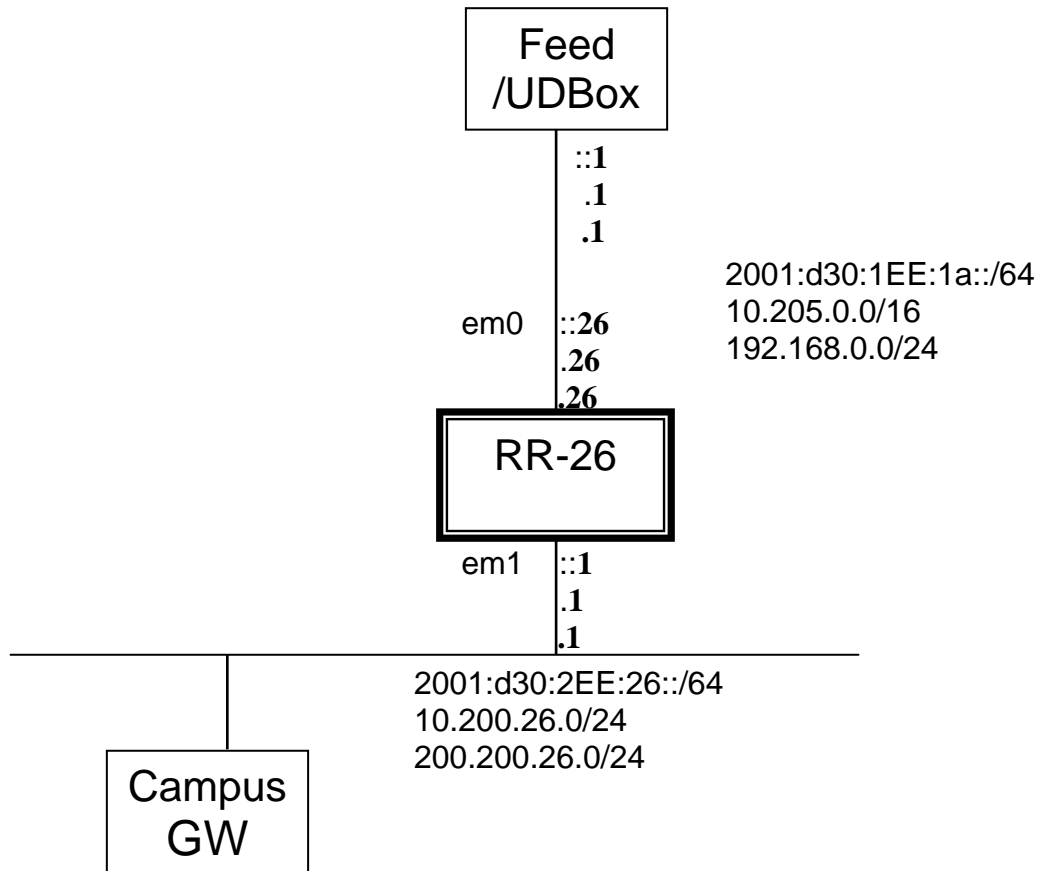

Network Topology for SOI Asia Network Lab (2 April 2008)

Participant ID	26			
Your Machine	RR-26			
Hostname	26-rr.ai3.net			
em0 interface	IPv6 Address	2001:d30:1EE:1a::26	Prefix Len	64
	IPv4 Address	10.205.0.26	Netmask	255.255.0.0
	IPv4 Address Alias0	192.168.0.26	Netmask	255.255.255.0
em1 interface	IPv6 Address	2001:d30:2EE:26::1	Prefix Len	64
	IPv4 Address	10.200.26.1	Netmask	255.255.255.0
	IPv4 Address Alias 0	200.200.26.1	Netmask	255.255.255.0
Campus GW	200.200.26.200			
OSPFv3 router id	10.205.0.26