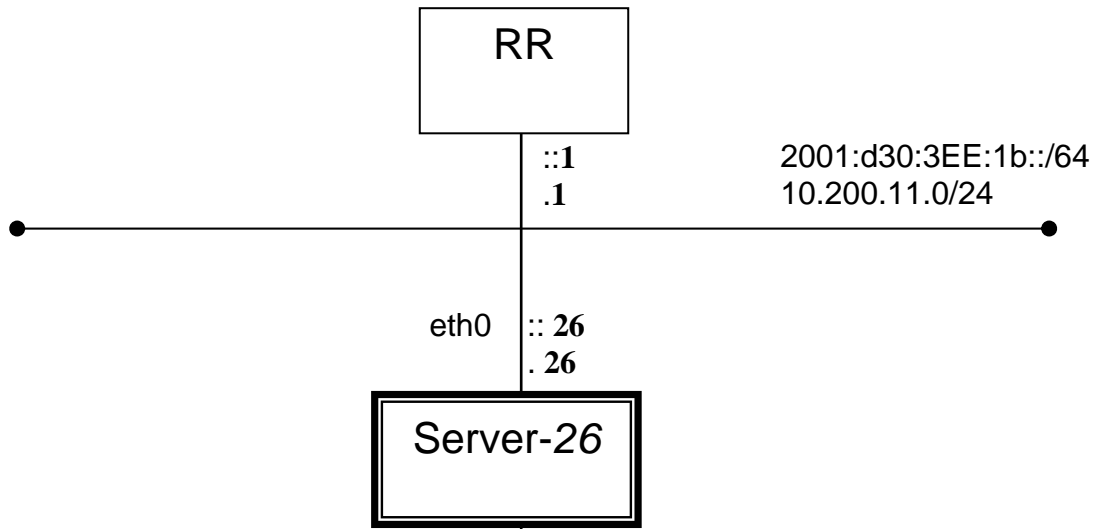

Network Topology for SOI Asia Server Lab (3 April 2008)

Participant ID	26		
Your Machine	Server-26		
Hostname	ow2008-soi-26.ai3.net		
eth0 interface	IPv6 Address	2001:d30:3EE:1b::26	Prefix Len 64
	IPv4 Address	10.200.11.26	Netmask 255.255.255.0
Gateway IPv6(RR_)	2001:d30:3EE:1b::1