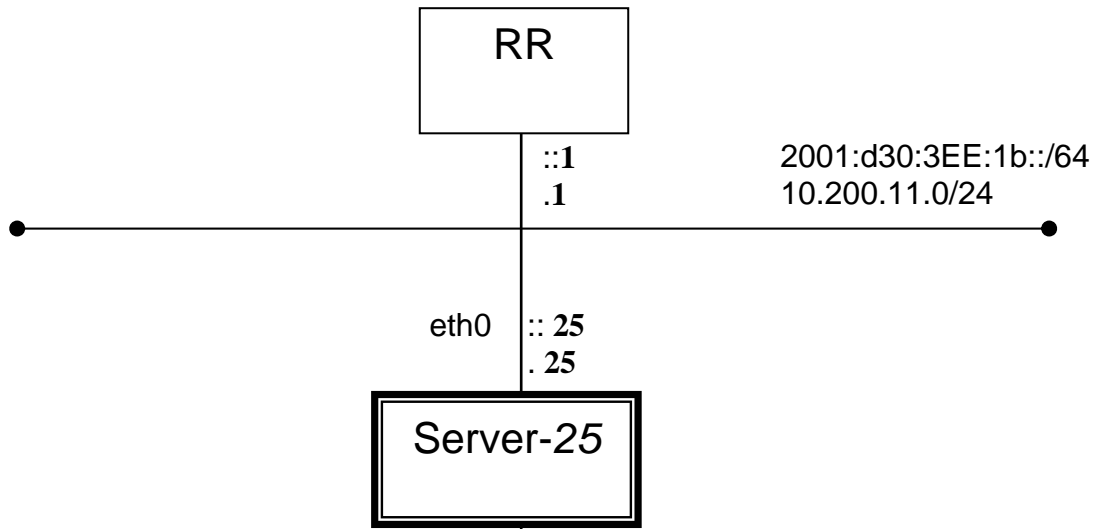

Network Topology for SOI Asia Server Lab (3 April 2008)

Participant ID	25		
Your Machine	Server-25		
Hostname	ow2008-soi-25.ai3.net		
eth0 interface	IPv6 Address	2001:d30:3EE:1b::25	Prefix Len 64
	IPv4 Address	10.200.11.25	Netmask 255.255.255.0
Gateway IPv6(RR_)	2001:d30:3EE:1b::1