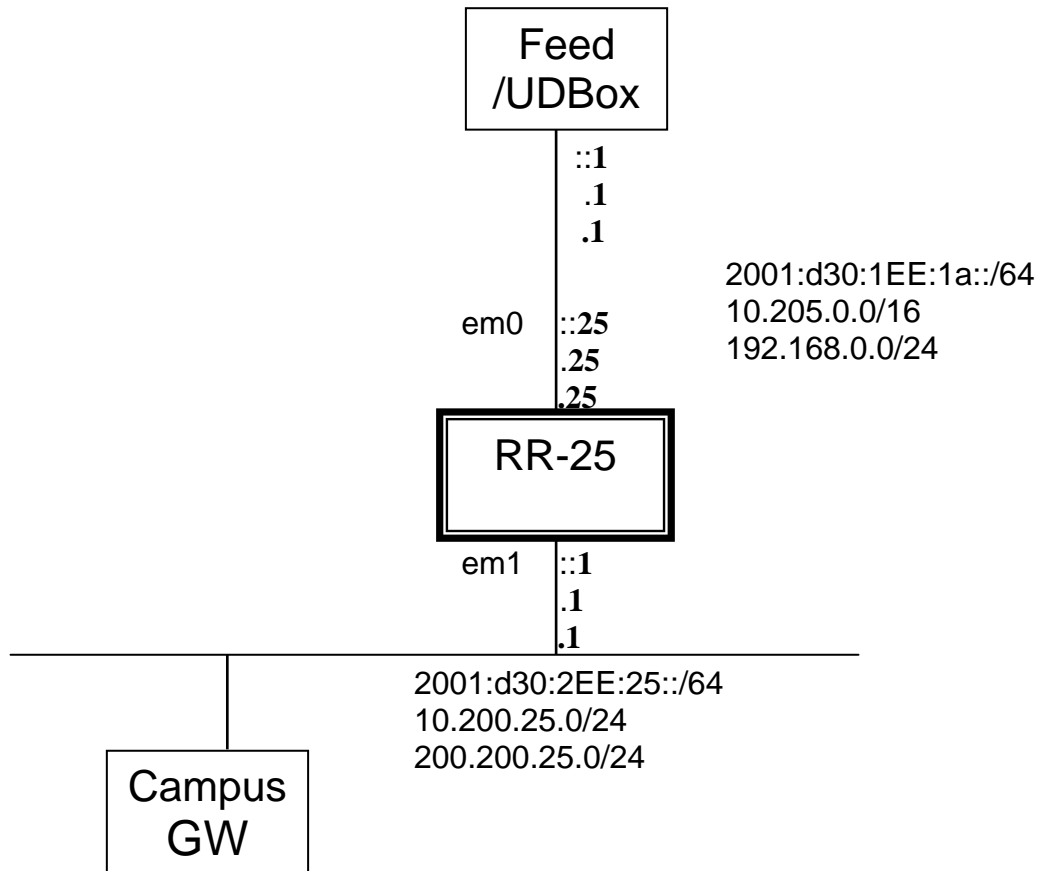

Network Topology for SOI Asia Network Lab (2 April 2008)

Participant ID	25			
Your Machine	RR-25			
Hostname	25-rr.ai3.net			
em0 interface	IPv6 Address	2001:d30:1EE:1a::25	Prefix Len	64
	IPv4 Address	10.205.0.25	Netmask	255.255.0.0
	IPv4 Address Alias0	192.168.0.25	Netmask	255.255.255.0
em1 interface	IPv6 Address	2001:d30:2EE:25::1	Prefix Len	64
	IPv4 Address	10.200.25.1	Netmask	255.255.255.0
	IPv4 Address Alias 0	200.200.25.1	Netmask	255.255.255.0
Campus GW	200.200.25.200			
OSPFv3 router id	10.205.0.25