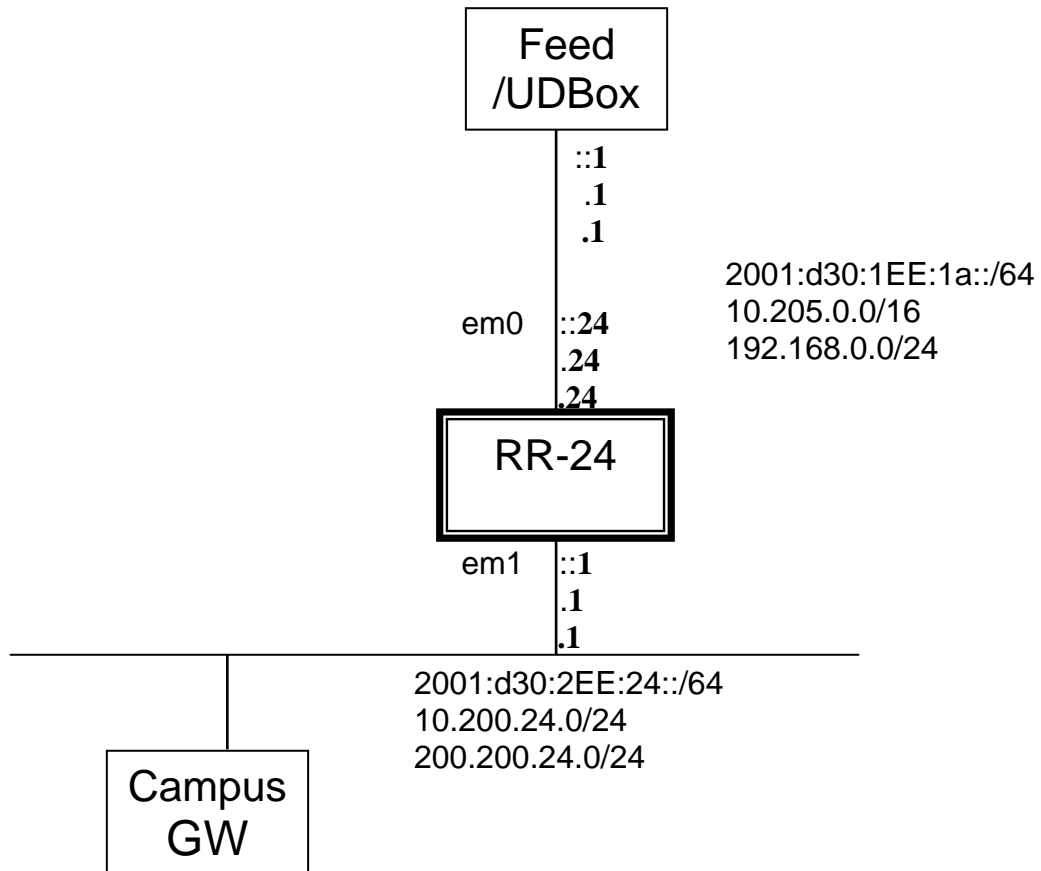

SOI Asia Operator Workshop 2008

Information for lab exercise

Participant name	Zulfan/ UNSYIAH
Participant ID	24
Group Number	2
STARBED gate Login information	Hostname: starbed-gate.ai3.net IPv6 address: 2001:200:142:0:211:25ff:fe1e:5c33 Username: soi24 Password: N8kt
LAB host Login information	Hostname: starbed-24 Username: soi Password : soiasia
IRC channel for General discussion	#soi-asia
IRC channel for Group discussion	#soi-ws-group2
Workshop URL	http://www.soi.wide.ad.jp/soi-asia/ow/2008-spring/
LivePresenter URL	http://sfc-cpu.ai3.net/~husni/LivePresenter/index.php
LiveTTY URL	http://sfc-ws2008.ai3.net/livetty
Progress Tracking URL	http://sfc-ws2008.ai3.net/ws2008/

Network Topology for IPv6 Internetworking Lab (31 March – 1 April, 2008)

Participant ID	24			
Your Machine	R-24			
em0 interface	IPv6 Address	2001:d30:2EE:34::4:1	Prefix Len	64
em1 interface	IPv6 Address	2001:d30:2EE:24::4:2	Prefix Len	64
OSPFv3 router id	10.205.0.24			

Network Topology for SOI Asia Network Lab (2 April 2008)

Participant ID	24			
Your Machine	RR-24			
Hostname	24-rr.ai3.net			
em0 interface	IPv6 Address	2001:d30:1EE:1a::24	Prefix Len	64
	IPv4 Address	10.205.0.24	Netmask	255.255.0.0
	IPv4 Address Alias0	192.168.0.24	Netmask	255.255.255.0
em1 interface	IPv6 Address	2001:d30:2EE:24::1	Prefix Len	64
	IPv4 Address	10.200.24.1	Netmask	255.255.255.0
	IPv4 Address Alias 0	200.200.24.1	Netmask	255.255.255.0
Campus GW	200.200.24.200			
OSPFv3 router id	10.205.0.24			