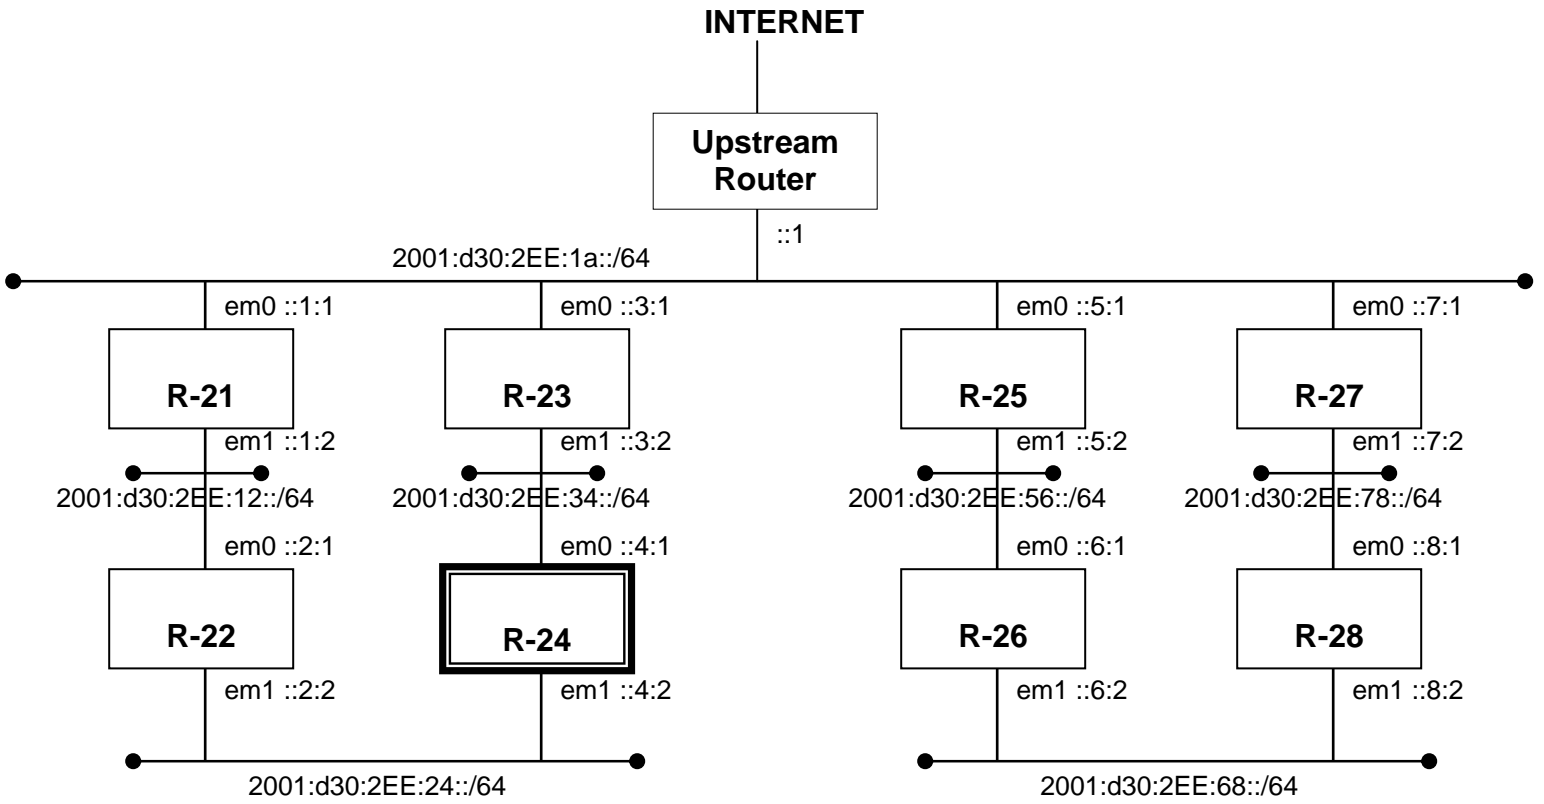

SOI Asia Operator Workshop 2008

Information for lab exercise

Participant name	Zulfan/ UNSYIAH
Participant ID	24
Group Number	2
STARBED gate Login information	Hostname: starbed-gate.ai3.net IPv6 address: 2001:200:142:0:211:25ff:fe1e:5c33 Username: soi24 Password: N8kt
LAB host Login information	Hostname: starbed-24 Username: soi Password : soiasia
IRC channel for General discussion	#soi-asia
IRC channel for Group discussion	#soi-ws-group2
Workshop URL	http://www.soi.wide.ad.jp/soi-asia/ow/2008-spring/
LivePresenter URL	http://sfc-cpu.ai3.net/~husni/LivePresenter/index.php
LiveTTY URL	http://sfc-ws2008.ai3.net/livetty
Progress Tracking URL	http://sfc-ws2008.ai3.net/ws2008/

Network Topology for IPv6 Internetworking Lab (31 March – 1 April, 2008)

Participant ID	24			
Your Machine	R-24			
em0 interface	IPv6 Address	2001:d30:2EE:34::4:1	Prefix Len	64
em1 interface	IPv6 Address	2001:d30:2EE:24::4:2	Prefix Len	64
OSPFv3 router id	10.205.0.24			

Network Topology for SOI Asia Network Lab (2 April 2008)

Participant ID	24			
Your Machine	RR-24			
Hostname	24-rr.ai3.net			
em0 interface	IPv6 Address	2001:d30:1EE:1a::24	Prefix Len	64
	IPv4 Address	10.205.0.24	Netmask	255.255.0.0
	IPv4 Address Alias0	192.168.0.24	Netmask	255.255.255.0
em1 interface	IPv6 Address	2001:d30:2EE:24::1	Prefix Len	64
	IPv4 Address	10.200.24.1	Netmask	255.255.255.0
	IPv4 Address Alias 0	200.200.24.1	Netmask	255.255.255.0
Campus GW	200.200.24.200			
OSPFv3 router id	10.205.0.24			