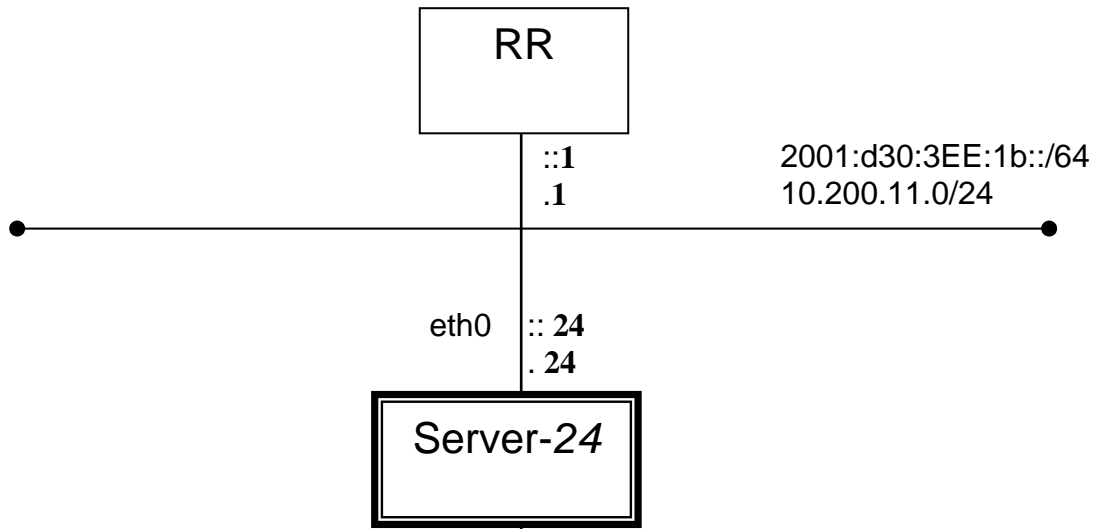

Network Topology for SOI Asia Server Lab (3 April 2008)

Participant ID	24		
Your Machine	Server-24		
Hostname	ow2008-soi-24.ai3.net		
eth0 interface	IPv6 Address	2001:d30:3EE:1b::24	Prefix Len 64
	IPv4 Address	10.200.11.24	Netmask 255.255.255.0
Gateway IPv6(RR_)	2001:d30:3EE:1b::1