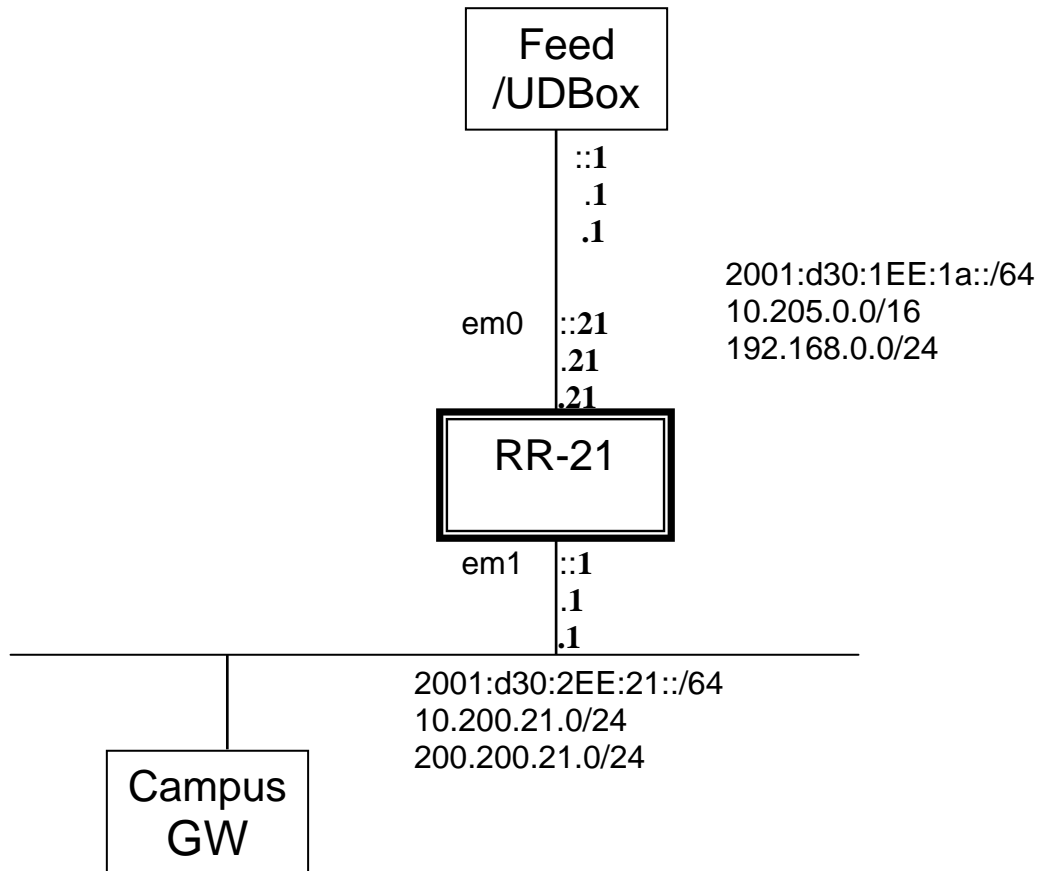

Network Topology for SOI Asia Network Lab (2 April 2008)

Participant ID	21			
Your Machine	RR-21			
Hostname	21-rr.ai3.net			
em0 interface	IPv6 Address	2001:d30:1EE:1a::21	Prefix Len	64
	IPv4 Address	10.205.0.21	Netmask	255.255.0.0
	IPv4 Address Alias0	192.168.0.21	Netmask	255.255.255.0
em1 interface	IPv6 Address	2001:d30:2EE:21::1	Prefix Len	64
	IPv4 Address	10.200.21.1	Netmask	255.255.255.0
	IPv4 Address Alias 0	200.200.21.1	Netmask	255.255.255.0
Campus GW	200.200.21.200			
OSPFv3 router id	10.205.0.21