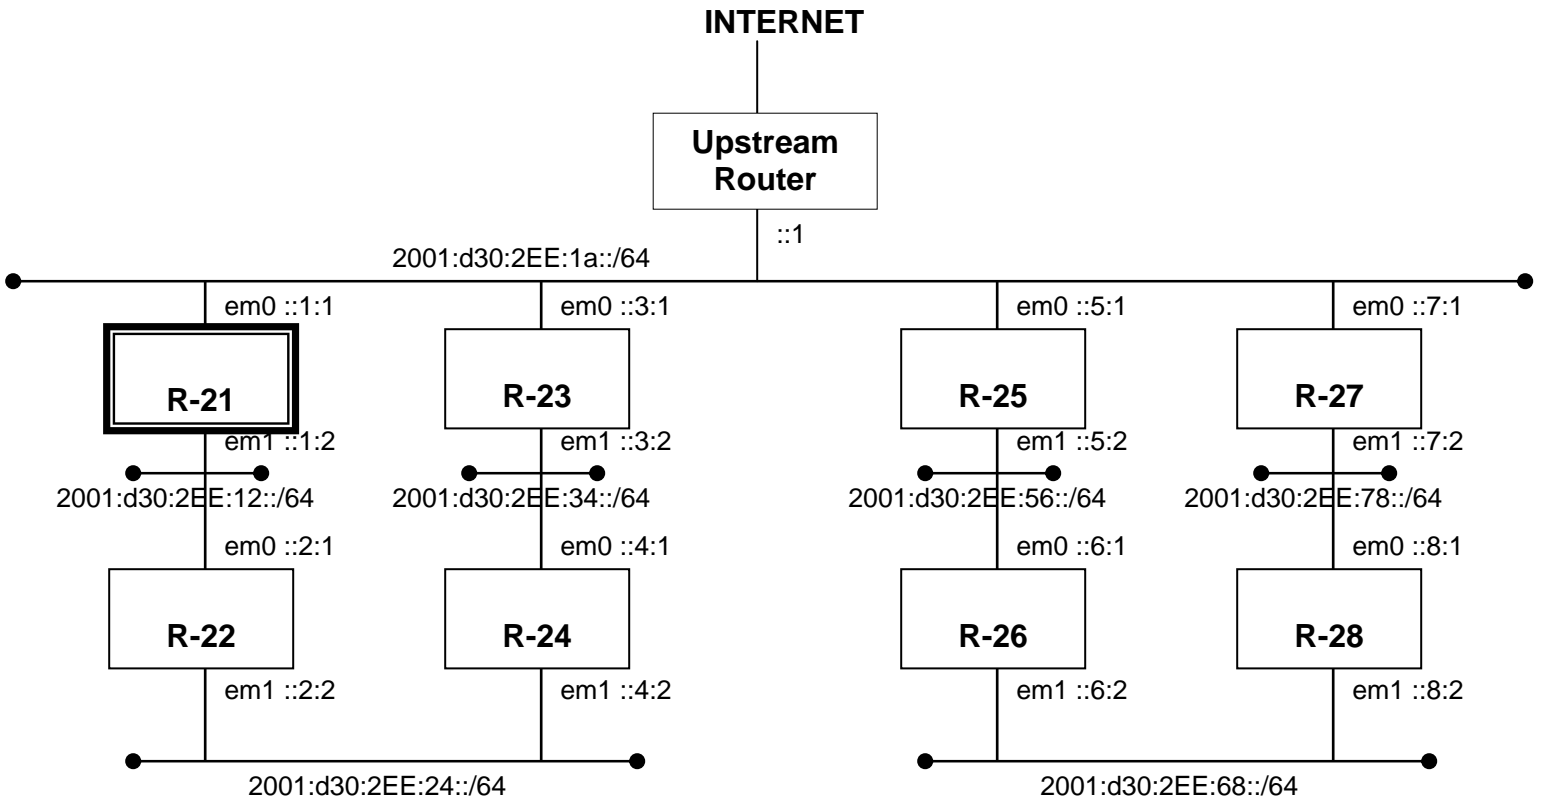

SOI Asia Operator Workshop 2008

Information for lab exercise

| | |
|---|---|
| Participant name | Thet Thet Khin/UCSY |
| Participant ID | 21 |
| Group Number | 2 |
| STARBED gate Login information | Hostname: starbed-gate.ai3.net IPv6 address: 2001:200:142:0:211:25ff:fe1e:5c33 Username: soi21 Password: K5ty |
| LAB host Login information | Hostname: starbed-21 Username: soi Password : soiasia |
| IRC channel for General discussion | #soi-asia |
| IRC channel for Group discussion | #soi-ws-group2 |
| Workshop URL | http://www.soi.wide.ad.jp/soi-asia/ow/2008-spring/ |
| LivePresenter URL | http://sfc-cpu.ai3.net/~husni/LivePresenter/index.php |
| LiveTTY URL | http://sfc-ws2008.ai3.net/livetty |
| Progress Tracking URL | http://sfc-ws2008.ai3.net/ws2008/ |

Network Topology for IPv6 Internetworking Lab (31 March – 1 April, 2008)

| | | | | |
|-------------------------|---------------------|----------------------|-------------------|----|
| Participant ID | 21 | | | |
| Your Machine | R-21 | | | |
| em0 interface | IPv6 Address | 2001:d30:2EE:1a::1:1 | Prefix Len | 64 |
| em1 interface | IPv6 Address | 2001:d30:2EE:12::1:2 | Prefix Len | 64 |
| OSPFv3 router id | 10.205.0.21 | | | |

Network Topology for SOI Asia Network Lab (2 April 2008)

| | | | | |
|-------------------------|-----------------------------|---------------------|-------------------|---------------|
| Participant ID | 21 | | | |
| Your Machine | RR-21 | | | |
| Hostname | 21-rr.ai3.net | | | |
| em0 interface | IPv6 Address | 2001:d30:1EE:1a::21 | Prefix Len | 64 |
| | IPv4 Address | 10.205.0.21 | Netmask | 255.255.0.0 |
| | IPv4 Address Alias0 | 192.168.0.21 | Netmask | 255.255.255.0 |
| em1 interface | IPv6 Address | 2001:d30:2EE:21::1 | Prefix Len | 64 |
| | IPv4 Address | 10.200.21.1 | Netmask | 255.255.255.0 |
| | IPv4 Address Alias 0 | 200.200.21.1 | Netmask | 255.255.255.0 |
| Campus GW | 200.200.21.200 | | | |
| OSPFv3 router id | 10.205.0.21 | | | |