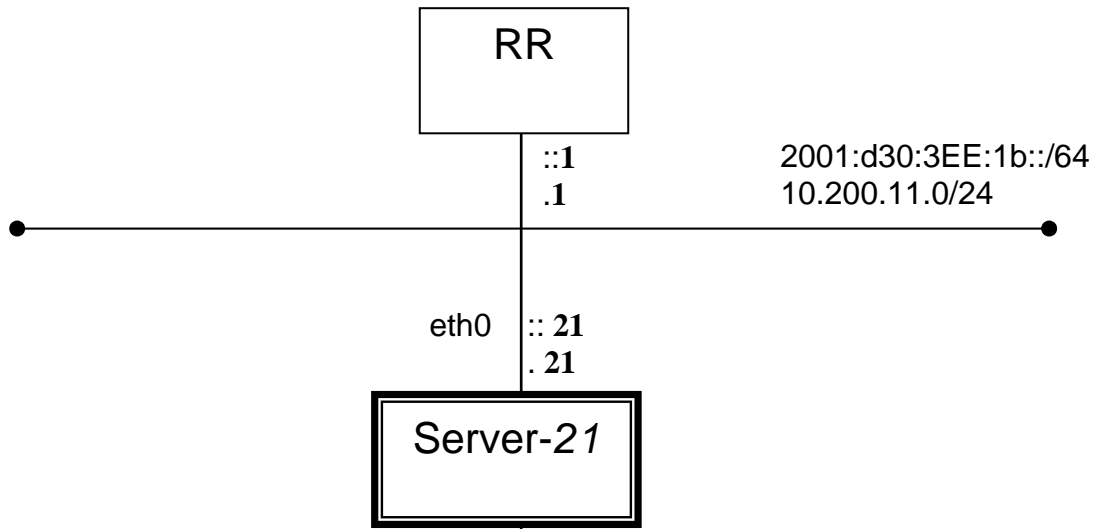

Network Topology for SOI Asia Server Lab (3 April 2008)

Participant ID	21		
Your Machine	Server-21		
Hostname	ow2008-soi-21.ai3.net		
eth0 interface	IPv6 Address	2001:d30:3EE:1b::21	Prefix Len 64
	IPv4 Address	10.200.11.21	Netmask 255.255.255.0
Gateway IPv6(RR_)	2001:d30:3EE:1b::1