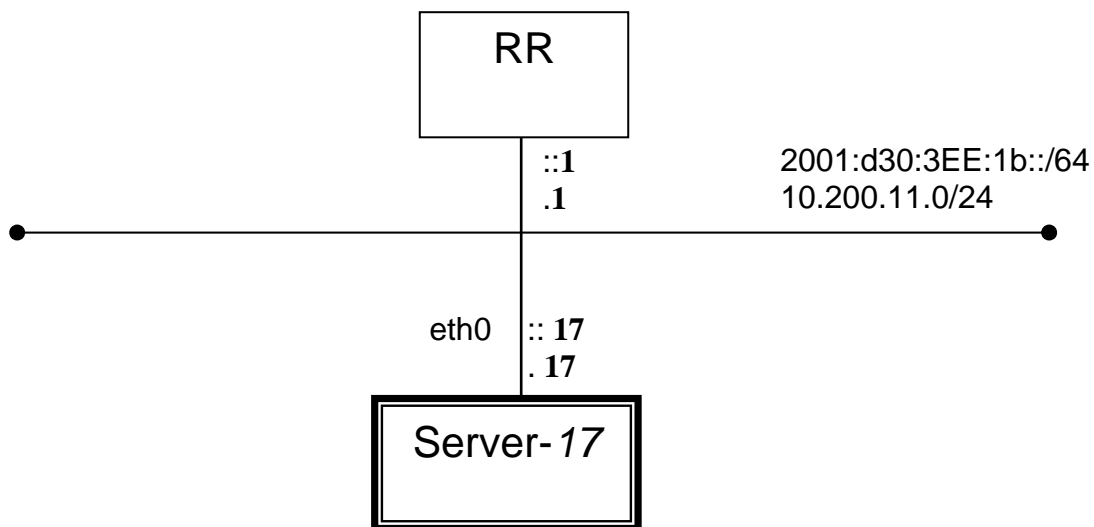

Network Topology for SOI Asia Server Lab (3 April 2008)

Participant ID	17		
Your Machine	Server-17		
Hostname	ow2008-soi-17.ai3.net		
eth0 interface	IPv6 Address	2001:d30:3EE:1b::17	Prefix Len 64
	IPv4 Address	10.200.11.17	Netmask 255.255.255.0
Gateway IPv6(RR_)	2001:d30:3EE:1b::1