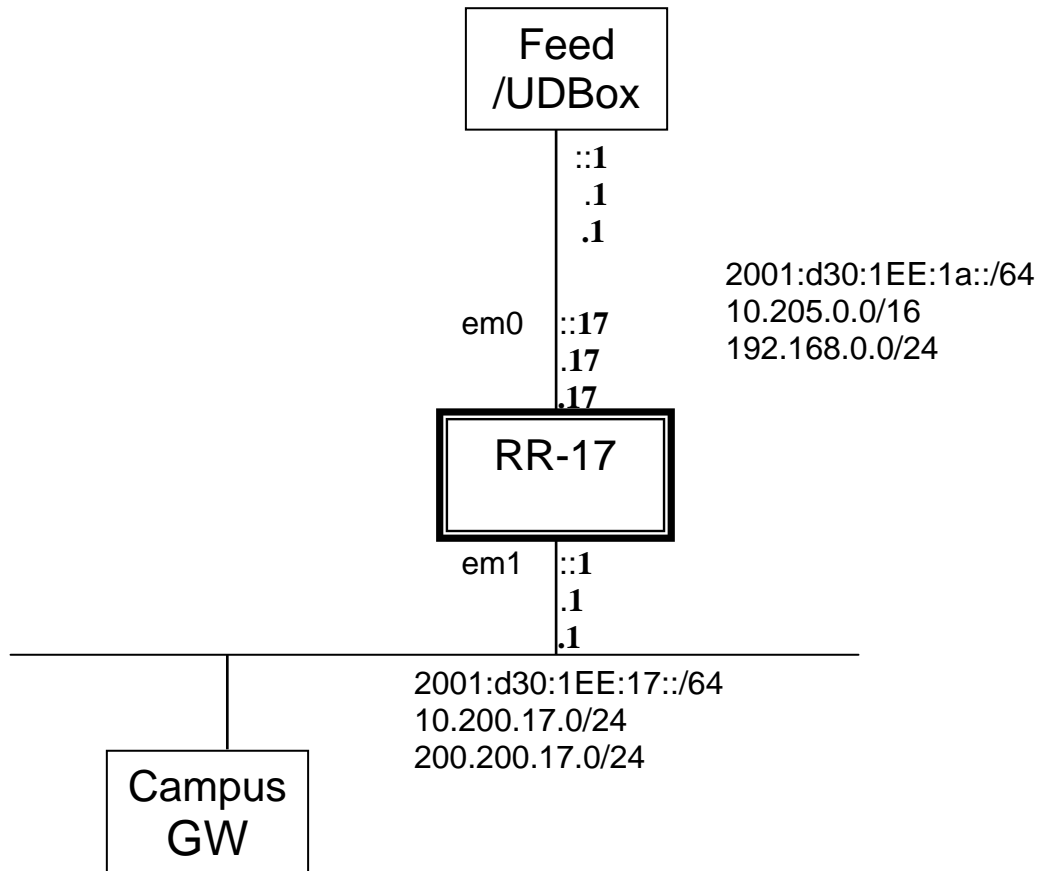

Network Topology for SOI Asia Network Lab (2 April 2008)

Participant ID	17			
Your Machine	RR-17			
Hostname	17-rr.ai3.net			
em0 interface	IPv6 Address	2001:d30:1EE:1a::17	Prefix Len	64
	IPv4 Address	10.205.0.17	Netmask	255.255.0.0
	IPv4 Address Alias0	192.168.0.17	Netmask	255.255.255.0
em1 interface	IPv6 Address	2001:d30:1EE:17::1	Prefix Len	64
	IPv4 Address	10.200.17.1	Netmask	255.255.255.0
	IPv4 Address Alias 0	200.200.17.1	Netmask	255.255.255.0
Campus GW	200.200.17.200			
OSPFv3 router id	10.205.0.17