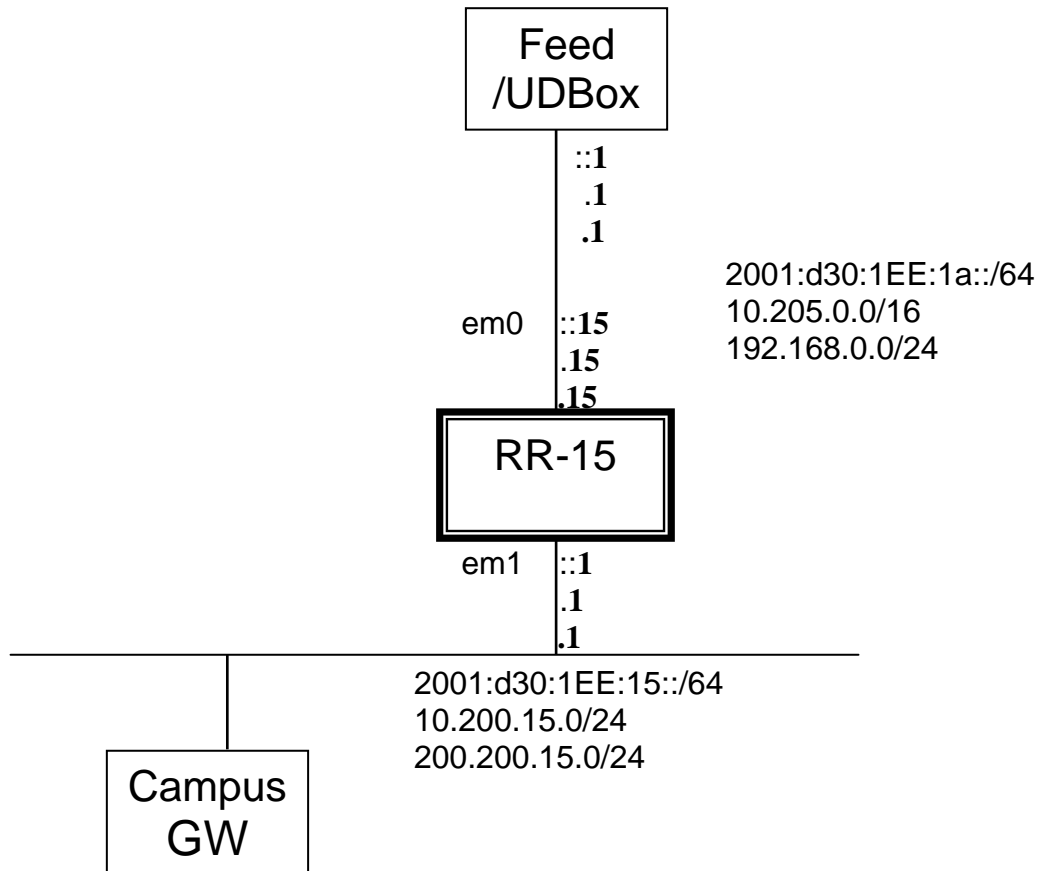

SOI Asia Operator Workshop 2008

Information for lab exercise

Participant name	K. Zin Lin/UCSY
Participant ID	15
Group Number	1
STARBED gate Login information	Hostname: starbed-gate.ai3.net IPv6 address: 2001:200:142:0:211:25ff:fe1e:5c33 Username: soi15 Password: G6st
LAB host Login information	Hostname: starbed-15 Username: soi Password : soiasia
IRC channel for General discussion	#soi-asia
IRC channel for Group discussion	#soi-ws-group1
Workshop URL	http://www.soi.wide.ad.jp/soi-asia/ow/2008-spring/
LivePresenter URL	http://sfc-cpu.ai3.net/~husni/LivePresenter/index.php
LiveTTY URL	http://sfc-ws2008.ai3.net/livetty
Progress Tracking URL	http://sfc-ws2008.ai3.net/ws2008/

Network Topology for IPv6 Internetworking Lab (31 March – 1 April, 2008)

Participant ID	15			
Your Machine	R-15			
em0 interface	IPv6 Address	2001:d30:1EE:1a::5:1	Prefix Len	64
em1 interface	IPv6 Address	2001:d30:1EE:56::5:3	Prefix Len	64
OSPFv3 router id	10.205.0.15			

Network Topology for SOI Asia Network Lab (2 April 2008)

Participant ID	15			
Your Machine	RR-15			
Hostname	15-rr.ai3.net			
em0 interface	IPv6 Address	2001:d30:1EE:1a::15	Prefix Len	64
	IPv4 Address	10.205.0.15	Netmask	255.255.0.0
	IPv4 Address Alias0	192.168.0.15	Netmask	255.255.255.0
em1 interface	IPv6 Address	2001:d30:1EE:15::1	Prefix Len	64
	IPv4 Address	10.200.15.1	Netmask	255.255.255.0
	IPv4 Address Alias 0	200.200.15.1	Netmask	255.255.255.0
Campus GW	200.200.15.200			
OSPFv3 router id	10.205.0.15			