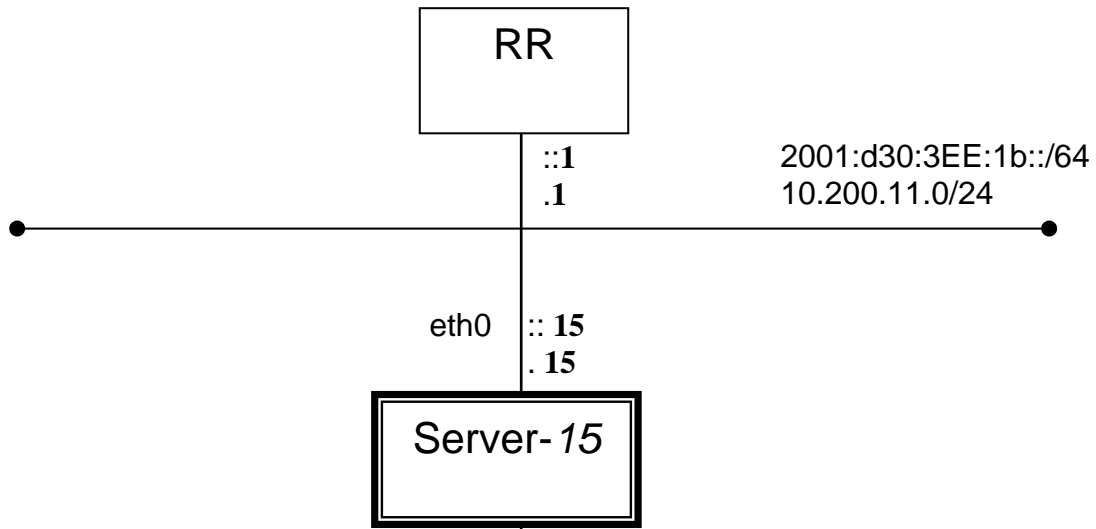

Network Topology for SOI Asia Server Lab (3 April 2008)

Participant ID	15		
Your Machine	Server-15		
Hostname	ow2008-soi-15.ai3.net		
eth0 interface	IPv6 Address	2001:d30:3EE:1b::15	Prefix Len 64
	IPv4 Address	10.200.11.15	Netmask 255.255.255.0
Gateway IPv6(RR_)	2001:d30:3EE:1b::1