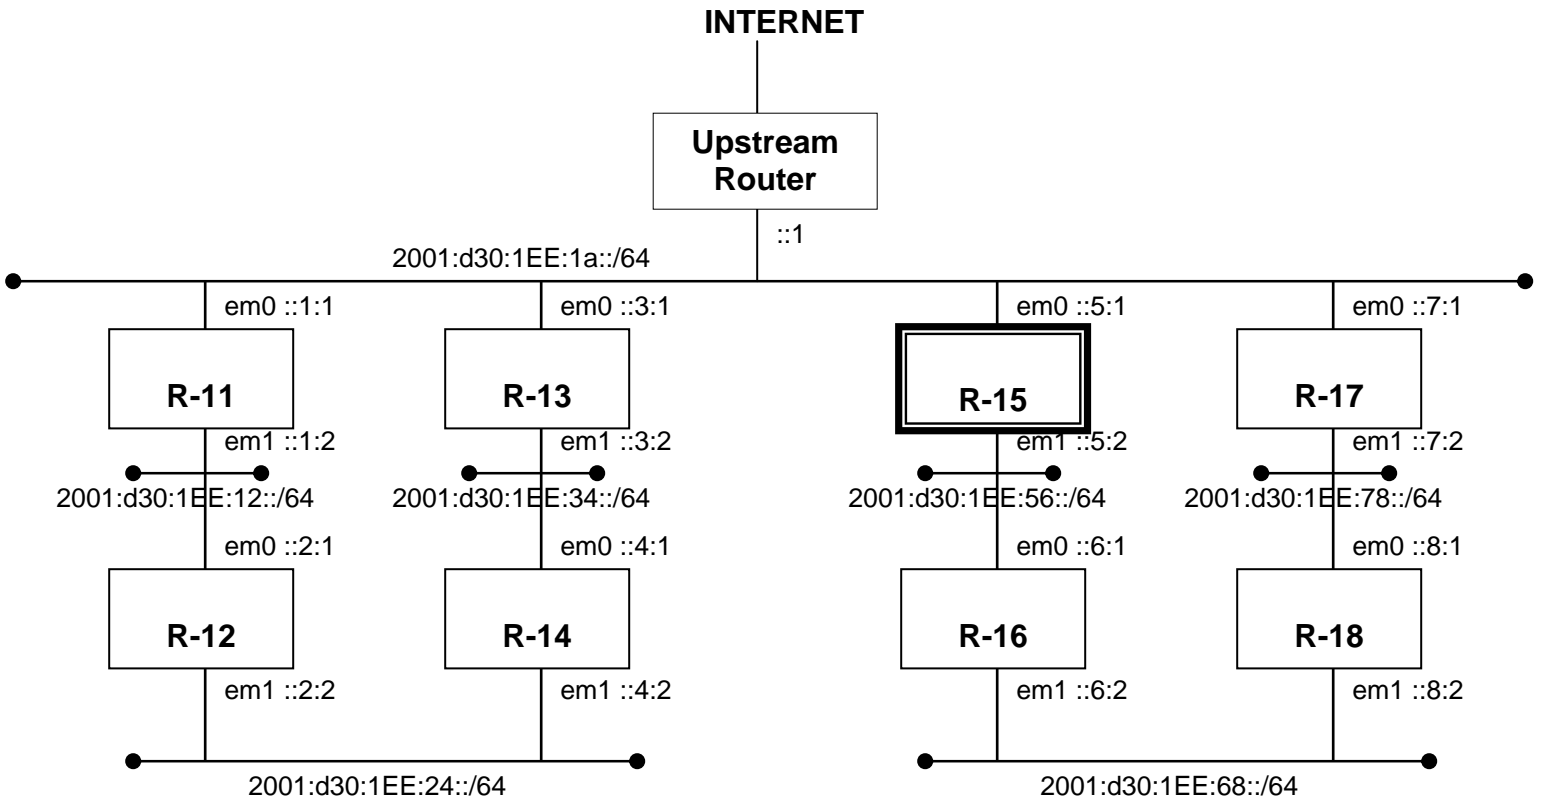

SOI Asia Operator Workshop 2008

Information for lab exercise

Participant name	K. Zin Lin/UCSY
Participant ID	15
Group Number	1
STARBED gate Login information	Hostname: starbed-gate.ai3.net IPv6 address: 2001:200:142:0:211:25ff:fe1e:5c33 Username: soi15 Password: G6st
LAB host Login information	Hostname: starbed-15 Username: soi Password : soiasia
IRC channel for General discussion	#soi-asia
IRC channel for Group discussion	#soi-ws-group1
Workshop URL	http://www.soi.wide.ad.jp/soi-asia/ow/2008-spring/
LivePresenter URL	http://sfc-cpu.ai3.net/~husni/LivePresenter/index.php
LiveTTY URL	http://sfc-ws2008.ai3.net/livetty
Progress Tracking URL	http://sfc-ws2008.ai3.net/ws2008/

Network Topology for IPv6 Internetworking Lab (31 March – 1 April, 2008)

Participant ID	15			
Your Machine	R-15			
em0 interface	IPv6 Address	2001:d30:1EE:1a::5:1	Prefix Len	64
em1 interface	IPv6 Address	2001:d30:1EE:56::5:3	Prefix Len	64
OSPFv3 router id	10.205.0.15			

Network Topology for SOI Asia Network Lab (2 April 2008)

Participant ID	15			
Your Machine	RR-15			
Hostname	15-rr.ai3.net			
em0 interface	IPv6 Address	2001:d30:1EE:1a::15	Prefix Len	64
	IPv4 Address	10.205.0.15	Netmask	255.255.0.0
	IPv4 Address Alias0	192.168.0.15	Netmask	255.255.255.0
em1 interface	IPv6 Address	2001:d30:1EE:15::1	Prefix Len	64
	IPv4 Address	10.200.15.1	Netmask	255.255.255.0
	IPv4 Address Alias 0	200.200.15.1	Netmask	255.255.255.0
Campus GW	200.200.15.200			
OSPFv3 router id	10.205.0.15			