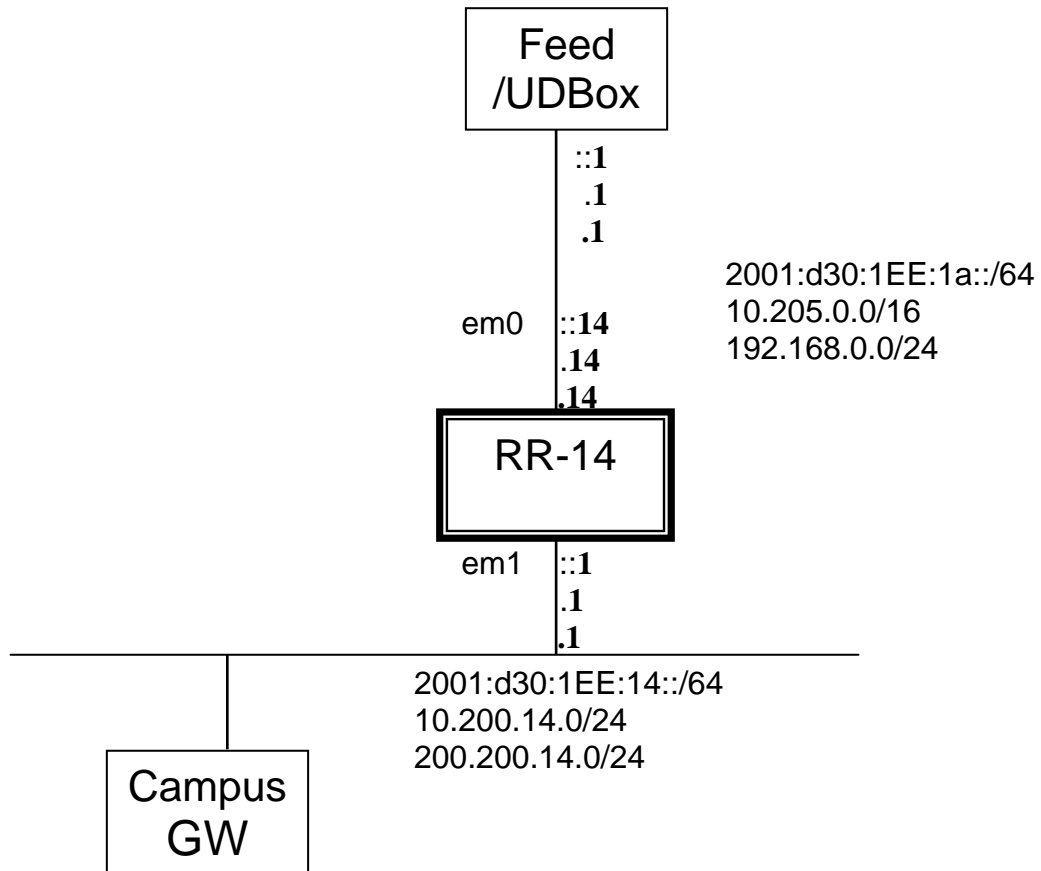

Network Topology for SOI Asia Network Lab (2 April 2008)

Participant ID	14			
Your Machine	RR-14			
Hostname	14-rr.ai3.net			
em0 interface	IPv6 Address	2001:d30:1EE:1a::14	Prefix Len	64
	IPv4 Address	10.205.0.14	Netmask	255.255.0.0
	IPv4 Address Alias0	192.168.0.14	Netmask	255.255.255.0
em1 interface	IPv6 Address	2001:d30:1EE:14::1	Prefix Len	64
	IPv4 Address	10.200.14.1	Netmask	255.255.255.0
	IPv4 Address Alias 0	200.200.14.1	Netmask	255.255.255.0
Campus GW	200.200.14.200			
OSPFv3 router id	10.205.0.14