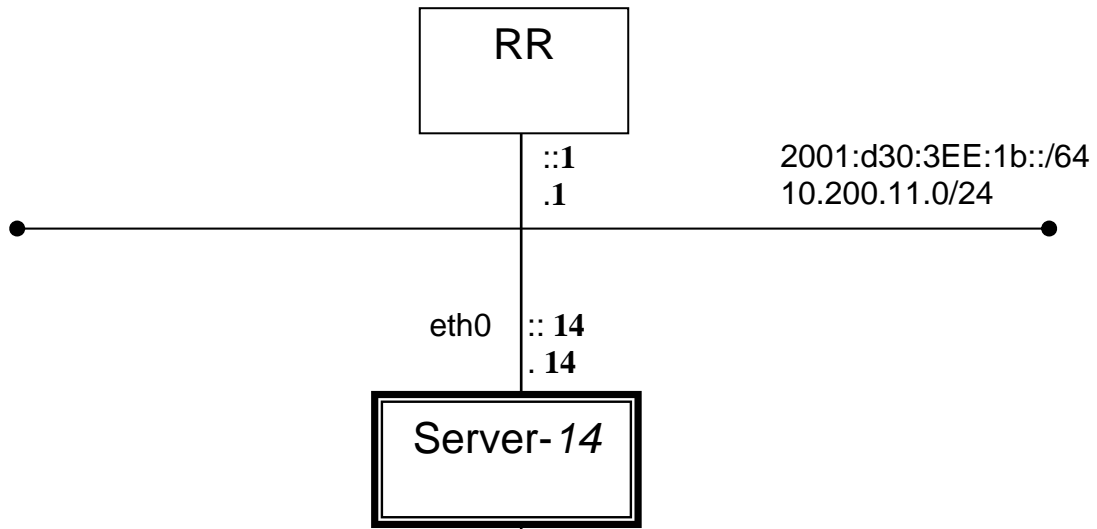

Network Topology for SOI Asia Server Lab (3 April 2008)

Participant ID	14		
Your Machine	Server-14		
Hostname	ow2008-soi-14.ai3.net		
eth0 interface	IPv6 Address	2001:d30:3EE:1b::14	Prefix Len 64
	IPv4 Address	10.200.11.14	Netmask 255.255.255.0
Gateway IPv6(RR_)	2001:d30:3EE:1b::1