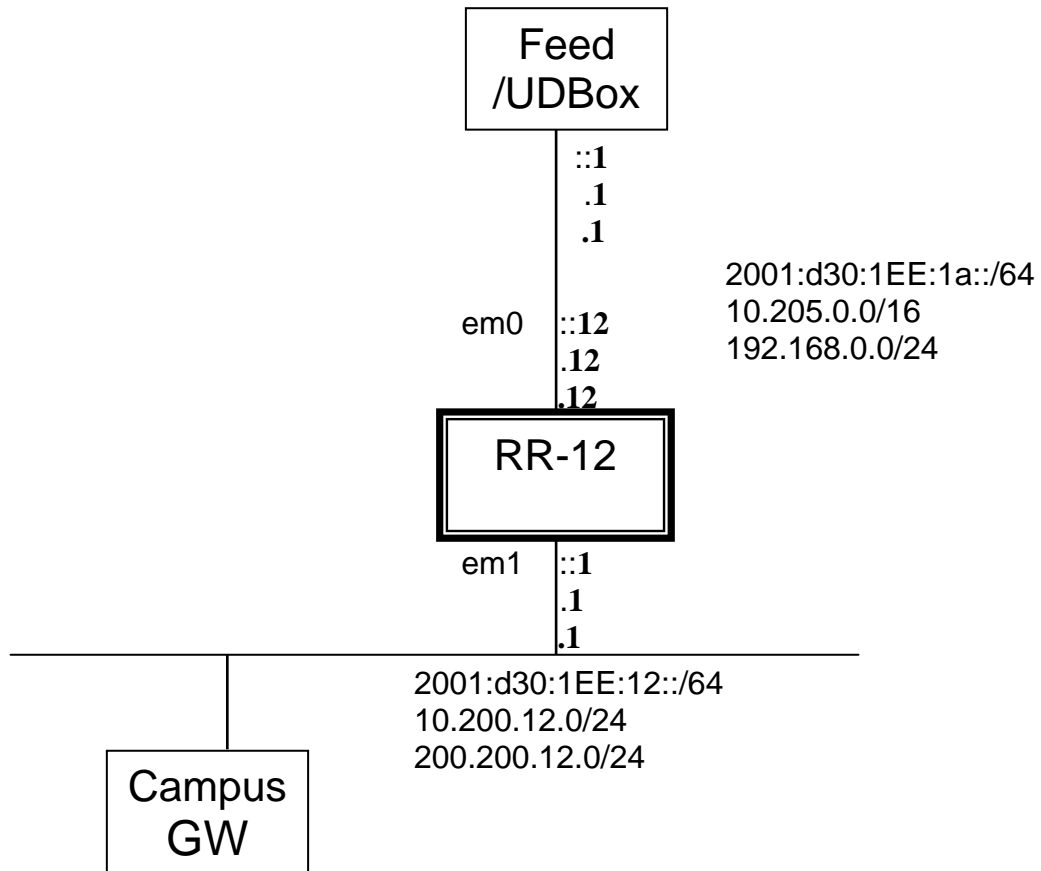

Network Topology for SOI Asia Network Lab (2 April 2008)

Participant ID	12			
Your Machine	RR-12			
Hostname	12-rr.ai3.net			
em0 interface	IPv6 Address	2001:d30:1EE:1a::12	Prefix Len	64
	IPv4 Address	10.205.0.12	Netmask	255.255.0.0
	IPv4 Address Alias0	192.168.0.12	Netmask	255.255.255.0
em1 interface	IPv6 Address	2001:d30:1EE:12::1	Prefix Len	64
	IPv4 Address	10.200.12.1	Netmask	255.255.255.0
	IPv4 Address Alias 0	200.200.12.1	Netmask	255.255.255.0
Campus GW	200.200.12.200			
OSPFv3 router id	10.205.0.12