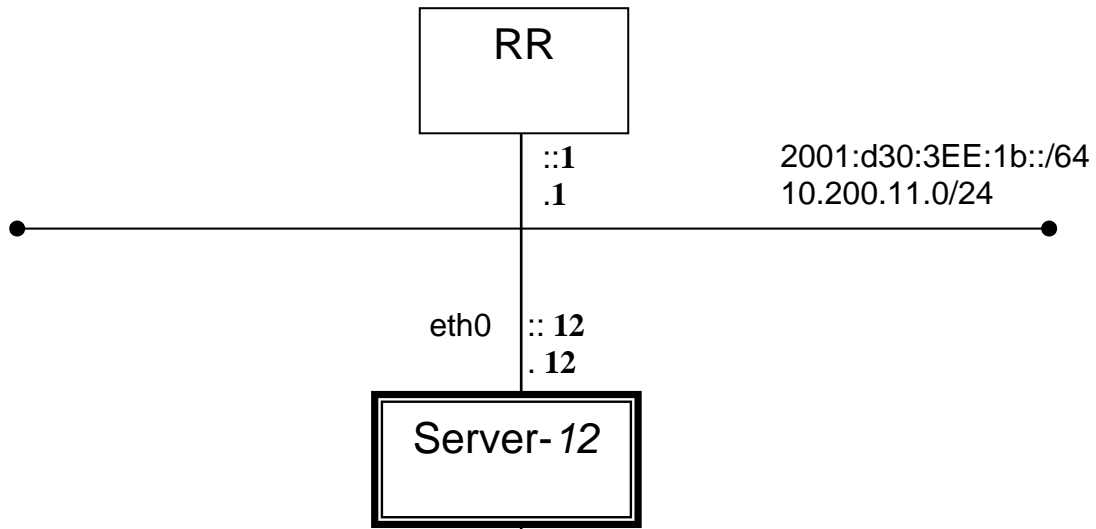

Network Topology for SOI Asia Server Lab (3 April 2008)

Participant ID	12		
Your Machine	Server-12		
Hostname	ow2008-soi-12.ai3.net		
eth0 interface	IPv6 Address	2001:d30:3EE:1b::12	Prefix Len 64
	IPv4 Address	10.200.11.12	Netmask 255.255.255.0
Gateway IPv6(RR_)	2001:d30:3EE:1b::1