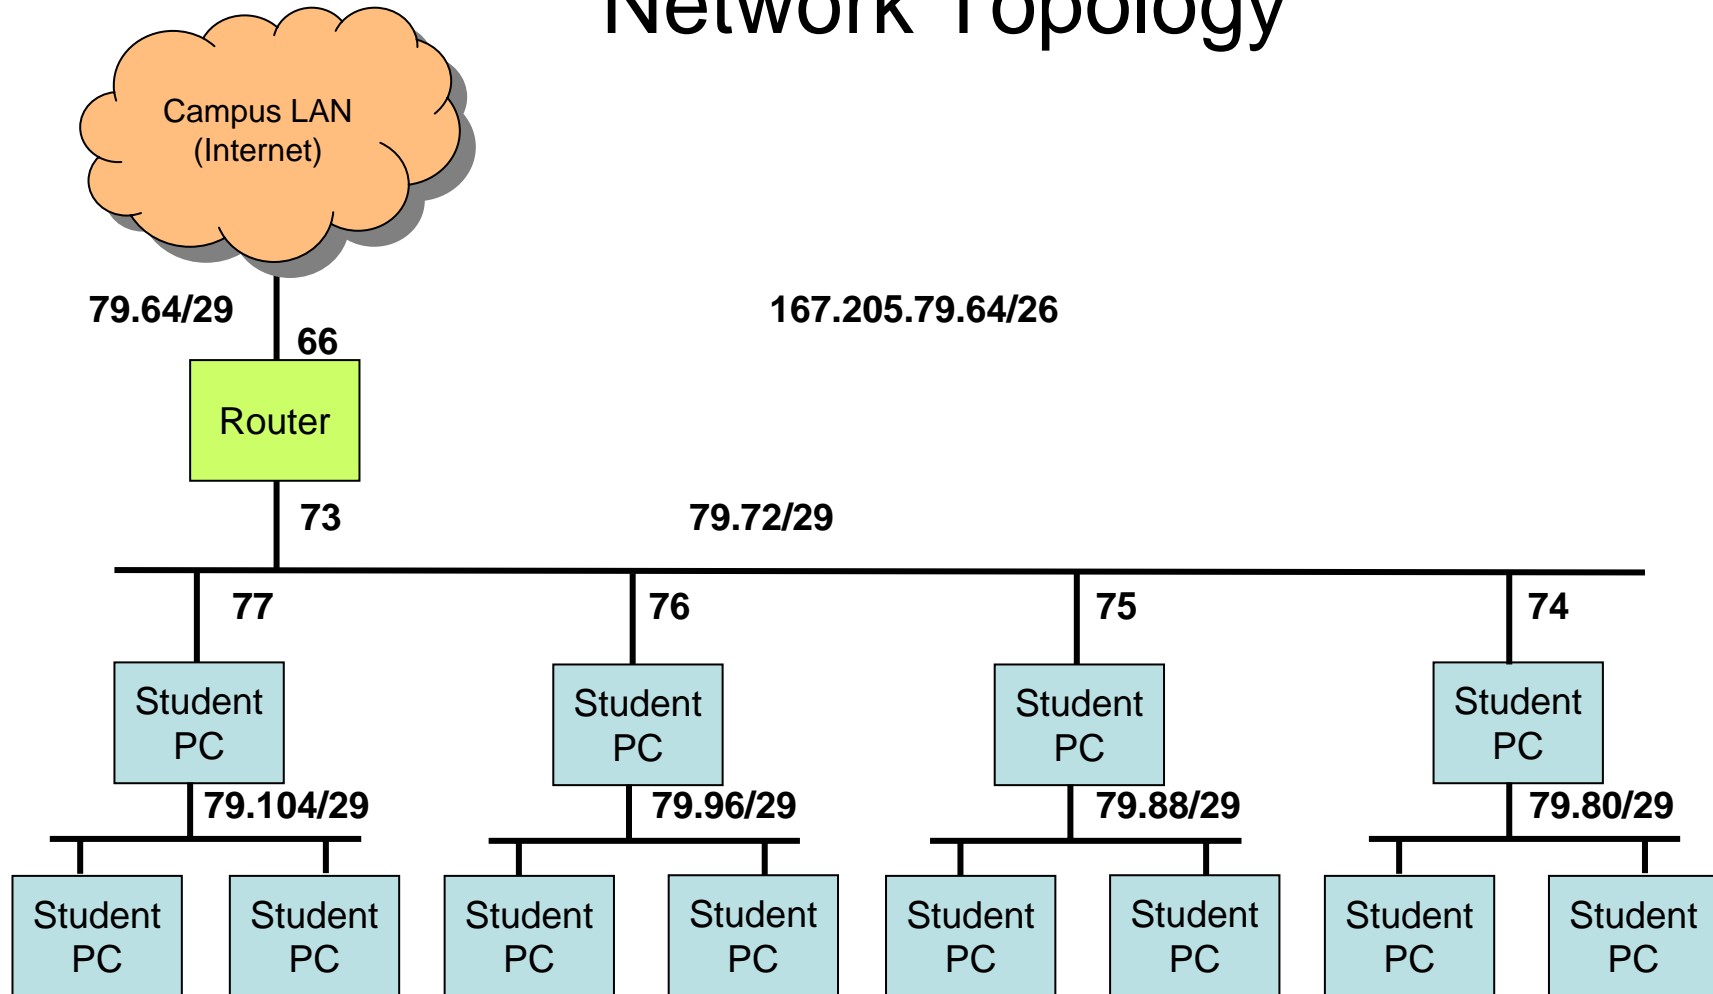

Building Small Network with PC Router and Switch/Hub

SOI Asia Operator Workshop III
2004

Network Topology

Network Topology

Asymmetric Routing

Network Topology

Running RIP using routed