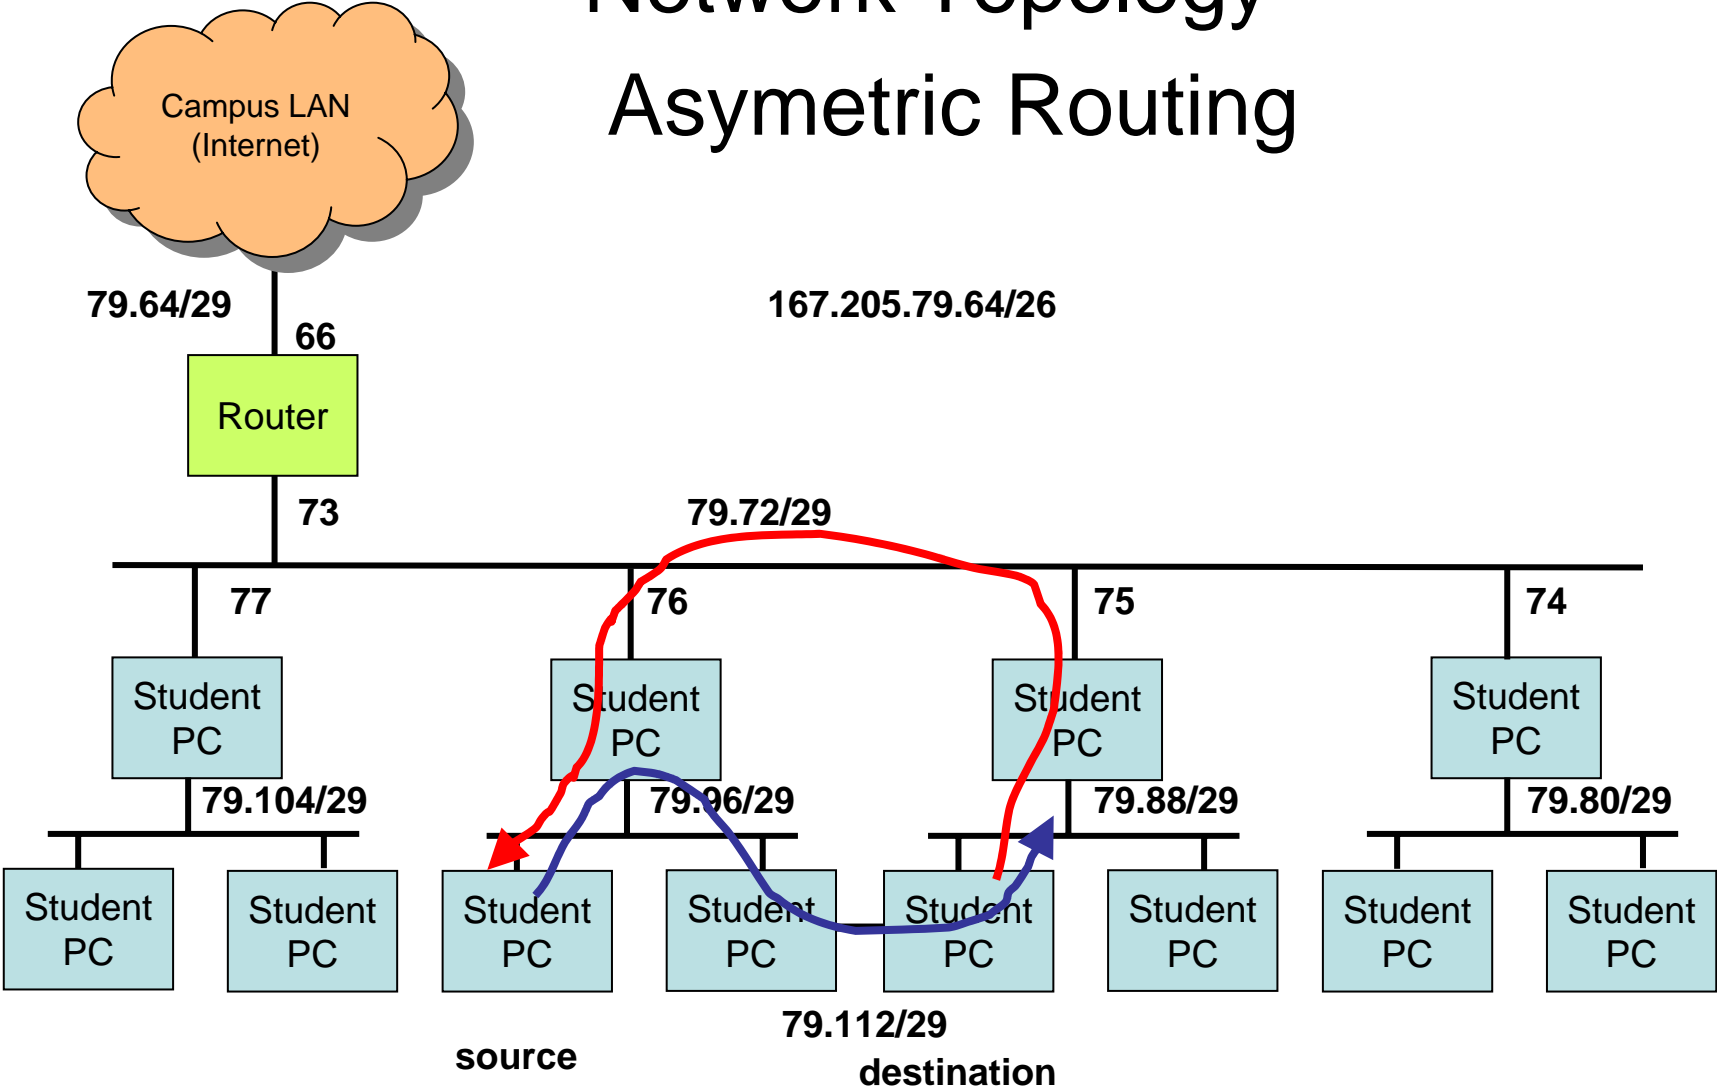

Building Small Network with PC Router and Switch/Hub

SOI Asia Operator Workshop III
2004

Network Topology

Network Topology

Asymmetric Routing

Network Topology

Running RIP using routed