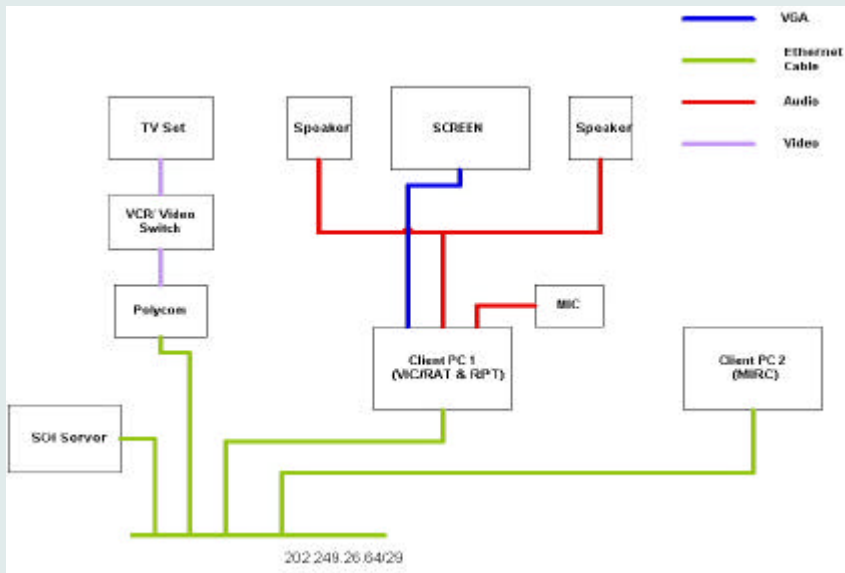

ClassRoom Setup

Satellite Dish

AYF Router
Receive Router
and Sony Box

SOI Server

Realttime Lecture In AYF

Test Site at HELP

Tech-Team